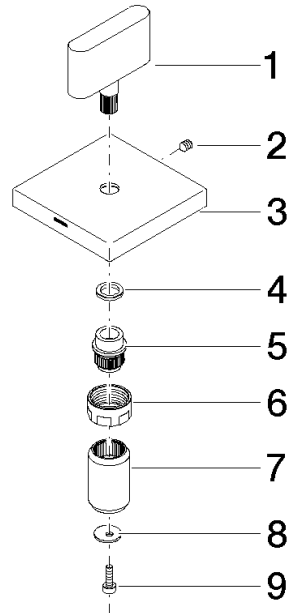

Handle for bath Hot oval pure 60 x 60 x 40 mm - Champagne (22kt Gold)

SPARE PARTS

90 20 70 051 05 Product version from 11/23/2020

	Champagne (22kt Gold)	90 20 70 051 05-47
	Chrome	90 20 70 051 05-00
	Brushed Platinum	90 20 70 051 05-06
	Brushed Light Gold (PVD)	90 20 70 051 05-27
	Brushed Champagne (22kt Gold)	90 20 70 051 05-46
	Brushed Dark Platinum	90 20 70 051 05-99

Handle for bath Hot oval pure 60 x 60 x 40 mm - Champagne (22kt Gold)

SPARE PARTS

90 20 70 051 05 Product version from 11/23/2020

Handle for bath Hot oval pure 60 x 60 x 40 mm - Champagne (22kt Gold)

SPARE PARTS

90 20 70 051 05 Product version from 11/23/2020

90 20 70 051 05 Product version from 11/23/2020

Parts for other finishes can be found here: [Chrome](#)

Spare parts list

No.	Item Number	Name	Quantity used	Delivery time
	3 09 27 78 046-47	rosette	1.00	82
	5 09 12 12 057 90	Fixing cap white Ø 15 x 17 mm -	1.00	14
	9 09 30 30 167 90	Mounting Cylinder head screw with hexagon socket M3 x 10 mm -	1.00	14
	2 90 31 11 007 00 90	Mounting Threaded pin with hexagon socket M4 x 6 mm -	1.00	14
	6 09 23 30 074 90	Mounting Nut M16 x 1 -	1.00	14
	7 09 12 12 058 90	Sleeve Ø 18 x 29 mm -	1.00	14
	8 09 30 11 193 90	Disc with tothing Ø 12 x 1 mm -	1.00	14
	4 09 14 03 187 90	Ring -	1.00	14
	1 09 20 70 051-47	handle	1.00	82