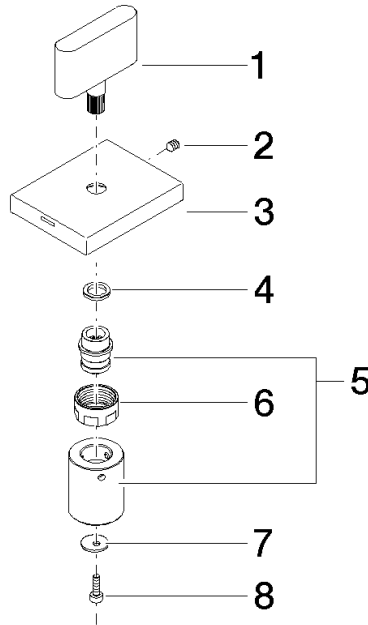

Handle for basin Cold oval pure 60 x 47,5 x 40 mm - Brushed Light Gold (PVD)

SPARE PARTS

90 20 70 051 06 Product version from 7/1/2022

	Brushed Light Gold (PVD)	90 20 70 051 06-27
	Chrome	90 20 70 051 06-00
	Brushed Platinum	90 20 70 051 06-06
	Brushed Champagne (22kt Gold)	90 20 70 051 06-46
	Champagne (22kt Gold)	90 20 70 051 06-47
	Brushed Dark Platinum	90 20 70 051 06-99

Handle for basin Cold oval pure 60 x 47,5 x 40 mm - Brushed Light Gold (PVD) SPARE PARTS

90 20 70 051 06 Product version from 7/1/2022

Handle for basin Cold oval pure 60 x 47,5 x 40 mm - Brushed Light Gold (PVD) SPARE PARTS

90 20 70 051 06 Product version from 7/1/2022

90 20 70 051 06 Product version from 7/1/2022

Parts for other finishes can be found here: [Chrome](#)

Spare parts list

No.	Item Number	Name	Quantity used	Delivery time
1	09 20 70 051-27	Handle oval pure 46 x 43,5 x 11 mm - Brushed Light Gold (PVD)	1.00	82
4	09 14 03 187 90	Ring -	1.00	14
2	90 31 11 007 00 90	Mounting Threaded pin with hexagon socket M4 x 6 mm -	1.00	14
7	09 30 11 193 90	Disc with tothing Ø 12 x 1 mm -	1.00	14
6	09 23 30 074 90	Mounting Nut M16 x 1 -	1.00	14
5	90 12 12 222 00 90	Fixing cap -	1.00	14
8	09 30 30 167 90	Mounting Cylinder head screw with hexagon socket M3 x 10 mm -	1.00	14
3	09 27 70 001-27	Rosette Cold 47,5 x 9 x 60 mm - Brushed Light Gold (PVD)	1.00	82