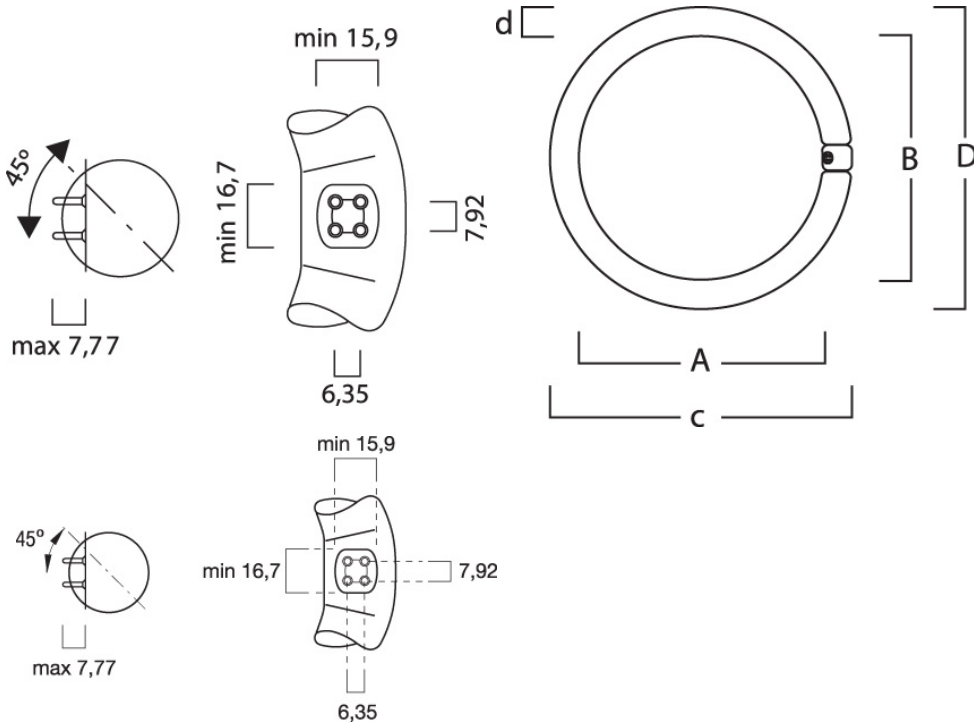

Features

-

Product Overview

Product name	FC32/840
Technology	Fluorescent
Watt (Rated) (W)	32
Cap/Base	G10q
Fixture rating	Enclosed
E-number FI	4940726
Colour temperature (K)	4000
CRI (Ra)	80
Colour Variation Initial (SDCM)	5
Photobiological Risk Group	Not applicable
Wattage (W)	32
Product EAN number	5410288019642
Colour Code	840

Technical drawings

Data table

GENERAL DATA

Product name	FC32/840
Technology	Fluorescent
Watt (Rated) (W)	32
Cap/Base	G10q
Fixture rating	Enclosed
E-number FI	4940726

OPTICAL DATA

Luminous flux (Rated) (lm)	2100
----------------------------	------

PHYSICAL DATA

Nominal Product Diameter (mm)	299
-------------------------------	-----

FC32/840
0001964

Max. Length base to base (mm) - A	299
Length base to pin Min-Max (mm) - B	299
Max. Lamp Diameter (mm) - D	29
Weight (kg)	0.19

PACKAGING

Single packaging type	Carton
Product EAN number	5410288019642
Packaging single width (cm)	30.5
Packaging single depth (cm)	3.1
DUN14 (outer)	15410288019649
Packaging outer length / height (cm)	44.4