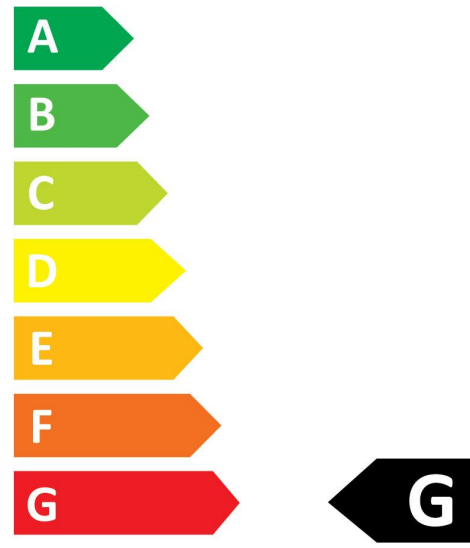

Features

-

Product Overview

Product name	FC32/840
Technology	Fluorescent
Watt (Rated) (W)	32
Cap/Base	G10q
Fixture rating	Enclosed
E-number FI	4940726
Colour temperature (K)	4000
CRI (Ra)	80
Colour Variation Initial (SDCM)	5
Photobiological Risk Group	Not applicable
Wattage (W)	32
Product EAN number	5410288019642
Colour Code	840

ELECTRICAL DATA

Wattage (W)	32
Current (A)	0.45
Primary Supply/Product voltage - min (V)	84
Control gear required	No
Lamp Energy Label (class)	G
kWh per 1000 hours burning time	35

LIFETIME DATA

Average life (Rated) (h)	12000
Rated survival factor (%) at 2000 h 50Hz	99
Rated survival factor (%) at 4000 h 50Hz	97
Rated survival factor (%) at 8000 h 50Hz	85
Rated survival factor (%) at 12000 h 50Hz	50

SAFETY DATA

Lamp mercury content (mg)	3.5
Breakage cleaning instructions	Applicable
Special purpose lamp	No
Dry applications use only	No
Suitable for household illumination	No

SYLVANIA

FC32/840
0001964

Energy label

0001964

32
kWh/1000h

2019/2015

0001964

32
kWh/1000h

2019/2015

Light your world