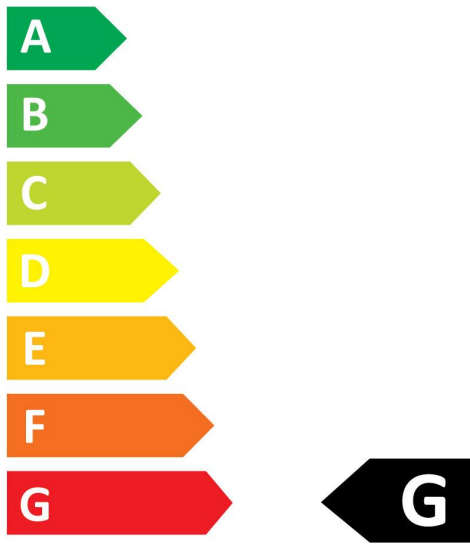

32
kWh/1000h

2019/2015