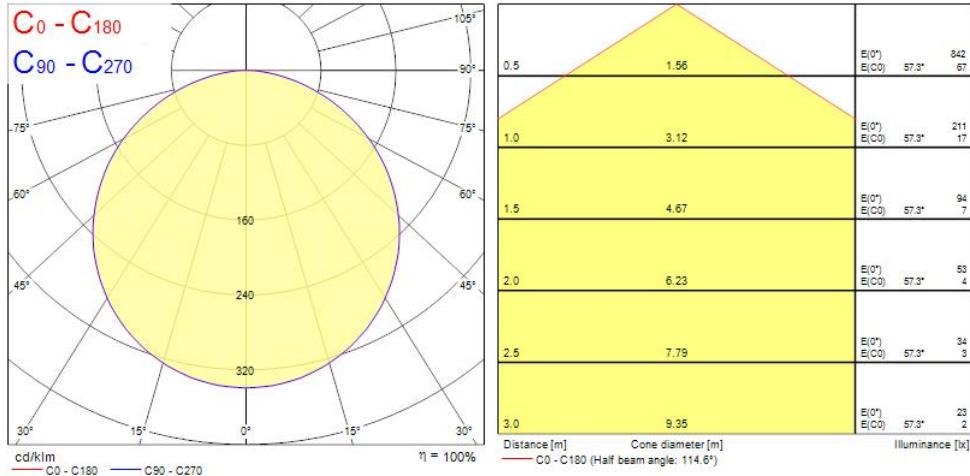

START Eco Downlight 95 640lm 840 0053914

Warranty

3 years

Photometry