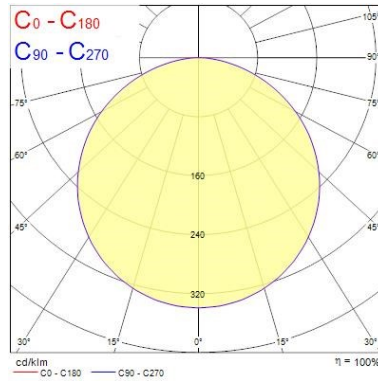

START Downlight Eco 95mm Round Recessed

START Eco Downlight 95 640lm 840
0053914

Safety data

Optimal operating condition (°C)	-20-40
----------------------------------	--------

PHOTOMETRY

0.5	1.56	E(0°) E(C0)	842 87
1.0	3.12	E(0°) E(C0)	211 17
1.5	4.67	E(0°) E(C0)	94 7
2.0	6.23	E(0°) E(C0)	53 4
2.5	7.79	E(0°) E(C0)	34 3
3.0	9.35	E(0°) E(C0)	23 2

Distance [m] Cone diameter [m] Illuminance [lx]

— C0 - C180 (Half beam angle: 114.6°)

TECHNICAL DRAWINGS