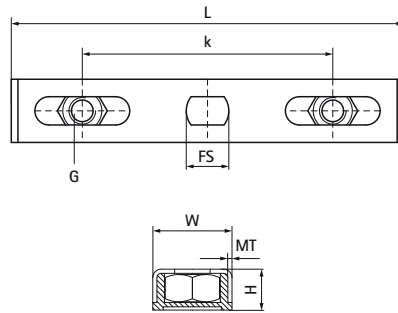

Walraven Duplo Fixing Plate

(K1520)

double fixing of 2 clamps to wall or ceiling

Features & benefits

- 2 hexagon nuts M8 are infinitely adjustable in center distance
- attach 2 pipes on a wall or ceiling with only one drill hole
- material: metal parts made of steel; plastic housing made of PP (polypropylene), white
- zinc plated

Product Number	Connection Thread	Total Length	Total Width	Total Height	Material Thickness	Fixing Slot	Maximum Allowed Load Faz
<i>Reference letter</i>	<i>G</i>	<i>L</i>	<i>W</i>	<i>H</i>	<i>MT</i>	<i>FS</i>	<i>F_{0,z}</i>
<i>Unit description</i>		<i>mm</i>	<i>mm</i>	<i>mm</i>	<i>mm</i>	<i>mm</i>	<i>N</i>
6743001	M8	118	20	11	1.00	12x10	290
6743002	M8	146	20	11	1.00	12x8,5	590