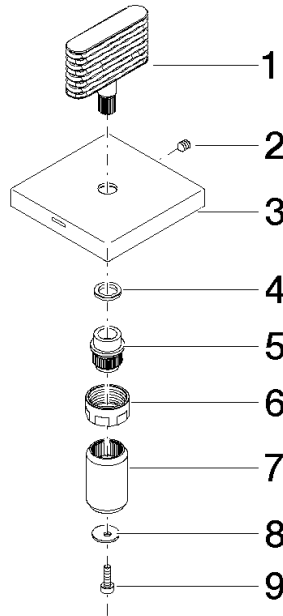

Handle for bath Cold oval step 60 x 60 x 40 mm - Brushed Champagne (22kt Gold)

SPARE PARTS

90 20 70 053 04 Product version from 11/23/2020

	Brushed Champagne (22kt Gold)	90 20 70 053 04-46
	Chrome	90 20 70 053 04-00
	Brushed Platinum	90 20 70 053 04-06
	Brushed Light Gold (PVD)	90 20 70 053 04-27
	Champagne (22kt Gold)	90 20 70 053 04-47
	Brushed Dark Platinum	90 20 70 053 04-99

Handle for bath Cold oval step 60 x 60 x 40 mm - Brushed Champagne (22kt Gold)

SPARE PARTS

90 20 70 053 04 Product version from 11/23/2020

Handle for bath Cold oval step 60 x 60 x 40 mm - Brushed Champagne (22kt Gold)

SPARE PARTS

90 20 70 053 04 Product version from 11/23/2020

90 20 70 053 04 Product version from 11/23/2020

Parts for other finishes can be found here: [Chrome](#)

Spare parts list

No.	Item Number	Name	Quantity used	Delivery time
1	09 20 70 053-46	handle	1.00	82
8	09 30 11 193 90	Disc with tothing Ø 12 x 1 mm -	1.00	14
6	09 23 30 074 90	Mounting Nut M16 x 1 -	1.00	14
3	09 27 78 045-46	rosette	1.00	40
9	09 30 30 167 90	Mounting Cylinder head screw with hexagon socket M3 x 10 mm -	1.00	14
5	09 12 12 057 90	Fixing cap white Ø 15 x 17 mm -	1.00	14
7	09 12 12 058 90	Sleeve Ø 18 x 29 mm -	1.00	14
4	09 14 03 187 90	Ring -	1.00	14
2	90 31 11 007 00 90	Mounting Threaded pin with hexagon socket M4 x 6 mm -	1.00	14