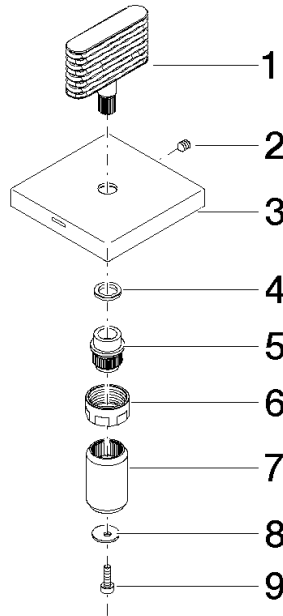

Handle for bath Cold oval step 60 x 60 x 40 mm - Champagne (22kt Gold)

SPARE PARTS

90 20 70 053 04 Product version from 11/23/2020

	Champagne (22kt Gold)	90 20 70 053 04-47
	Chrome	90 20 70 053 04-00
	Brushed Platinum	90 20 70 053 04-06
	Brushed Light Gold (PVD)	90 20 70 053 04-27
	Brushed Champagne (22kt Gold)	90 20 70 053 04-46
	Brushed Dark Platinum	90 20 70 053 04-99

Handle for bath Cold oval step 60 x 60 x 40 mm - Champagne (22kt Gold)

SPARE PARTS

90 20 70 053 04 Product version from 11/23/2020

Handle for bath Cold oval step 60 x 60 x 40 mm - Champagne (22kt Gold)

SPARE PARTS

90 20 70 053 04 Product version from 11/23/2020

90 20 70 053 04 Product version from 11/23/2020

Parts for other finishes can be found here: [Chrome](#)

Spare parts list

No.	Item Number	Name	Quantity used	Delivery time
5	09 12 12 057 90	Fixing cap white Ø 15 x 17 mm -	1.00	14
8	09 30 11 193 90	Disc with tothing Ø 12 x 1 mm -	1.00	14
6	09 23 30 074 90	Mounting Nut M16 x 1 -	1.00	14
2	90 31 11 007 00 90	Mounting Threaded pin with hexagon socket M4 x 6 mm -	1.00	14
1	09 20 70 053-47	handle	1.00	82
7	09 12 12 058 90	Sleeve Ø 18 x 29 mm -	1.00	14
9	09 30 30 167 90	Mounting Cylinder head screw with hexagon socket M3 x 10 mm -	1.00	14
4	09 14 03 187 90	Ring -	1.00	14
3	09 27 78 045-47	rosette	1.00	82