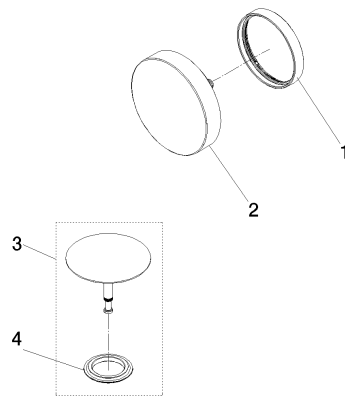

36 243 970 Product version from 3/13/2017

- drain Ø 52mm
- Also suitable for king-size baths.**

Also suitable for king-size baths.

	Durabrand (23kt Gold)	36 243 970-09
	Chrome	36 243 970-00
	Brushed Platinum	36 243 970-06
	Platinum	36 243 970-08
	Dark Chrome	36 243 970-19
	Light Gold (PVD)	36 243 970-26
	Brushed Light Gold (PVD)	36 243 970-27
	Brushed Durabrand (23kt Gold)	36 243 970-28
	Matte Black	36 243 970-33
	Brushed Gold (PVD)	36 243 970-37
	Brushed Dark Brass (PVD)	36 243 970-39
	Brushed Bronze (PVD)	36 243 970-42
	Brushed Dark Bronze (PVD)	36 243 970-43
	Brushed Champagne (22kt Gold)	36 243 970-46
	Champagne (22kt Gold)	36 243 970-47
	Brushed Chrome	36 243 970-93
	Brushed Dark Platinum	36 243 970-99

Required miscellaneous

- Pop-up waste and overflow -** 35 227 970 90
- bowden cable length 725 mm

36 243 970 Product version from 3/13/2017

mm [inches]

Spare parts list

No.	Item Number	Name	Quantity used	Delivery time
3	04 31 20 031 48-09	Plug for pop-up waste and overflow set 100 x 70 x 68 mm - Durabrace (23kt Gold)	1.00	54
1	09 11 01 123-09	Cover Ø 72 x 11 mm - Durabrace (23kt Gold)	1.00	54
2	90 20 97 061 00-09	rotary handle Ø 93 x 52 mm - Durabrace (23kt Gold)	1.00	-
Spare part can no longer be ordered, please order the replacement item				
4	09 14 03 019 90	Washer -	1.00	14