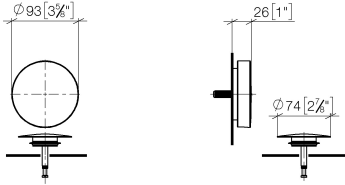

36 243 970 Product version from 3/13/2017

- drain Ø 52mm
- Also suitable for king-size baths.**

Also suitable for king-size baths.

	Durabrand (23kt Gold)	36 243 970-09
	Chrome	36 243 970-00
	Brushed Platinum	36 243 970-06
	Platinum	36 243 970-08
	Dark Chrome	36 243 970-19
	Light Gold (PVD)	36 243 970-26
	Brushed Light Gold (PVD)	36 243 970-27
	Brushed Durabrand (23kt Gold)	36 243 970-28
	Matte Black	36 243 970-33
	Brushed Gold (PVD)	36 243 970-37
	Brushed Dark Brass (PVD)	36 243 970-39
	Brushed Bronze (PVD)	36 243 970-42
	Brushed Dark Bronze (PVD)	36 243 970-43
	Brushed Champagne (22kt Gold)	36 243 970-46
	Champagne (22kt Gold)	36 243 970-47
	Brushed Chrome	36 243 970-93
	Brushed Dark Platinum	36 243 970-99

Required miscellaneous

- Pop-up waste and overflow -** 35 227 970 90
- bowden cable length 725 mm

36 243 970 Product version from 3/13/2017

mm [inches]

Spare parts list

No.	Item Number	Name	Quantity used	Delivery time
3	04 31 20 031 48-09	Plug for pop-up waste and overflow set 100 x 70 x 68 mm - Durabrace (23kt Gold)	1.00	54
1	09 11 01 123-09	Cover Ø 72 x 11 mm - Durabrace (23kt Gold)	1.00	54
2	90 20 97 061 00-09	rotary handle Ø 93 x 52 mm - Durabrace (23kt Gold)	1.00	-
Spare part can no longer be ordered, please order the replacement item				
4	09 14 03 019 90	Washer -	1.00	14