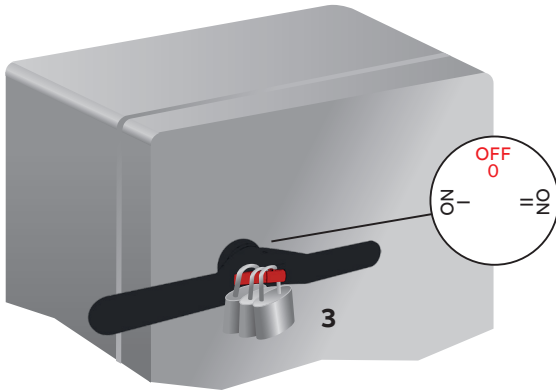

—
INSTALLATION INSTRUCTION

Handles

OH-200J12PE011

OH_150L12PE011, OH_200L12PE011

M000211/OHM200L12P A / A04014

Laji / Type	L
OH_150L12PE011	300
OH_200L12PE011	400

OH_150L12PE011, OH_200L12PE011

OH_150L12PE011, OH_200L12PE011

Ø5...10 mm
0.20...0.39 in

1

2

OH_150L12PE011, OH_200L12PE011

Contact us

ABB Oy

Muottitie 2A 65320

Vaasa, Finland