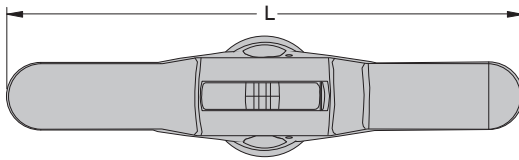

—
INSTALLATION INSTRUCTION

Handles

OH-200J12PE011

OH_150L12PE011, OH_200L12PE011

M000211/OHM200L12P A / A04014

Laji / Type	L
OH_150L12PE011	300
OH_200L12PE011	400

OH_150L12PE011, OH_200L12PE011

OH_150L12PE011, OH_200L12PE011

Ø5...10 mm
0.20...0.39 in

1

2

OH_150L12PE011, OH_200L12PE011

Contact us

ABB Oy

Muottitie 2A 65320

Vaasa, Finland