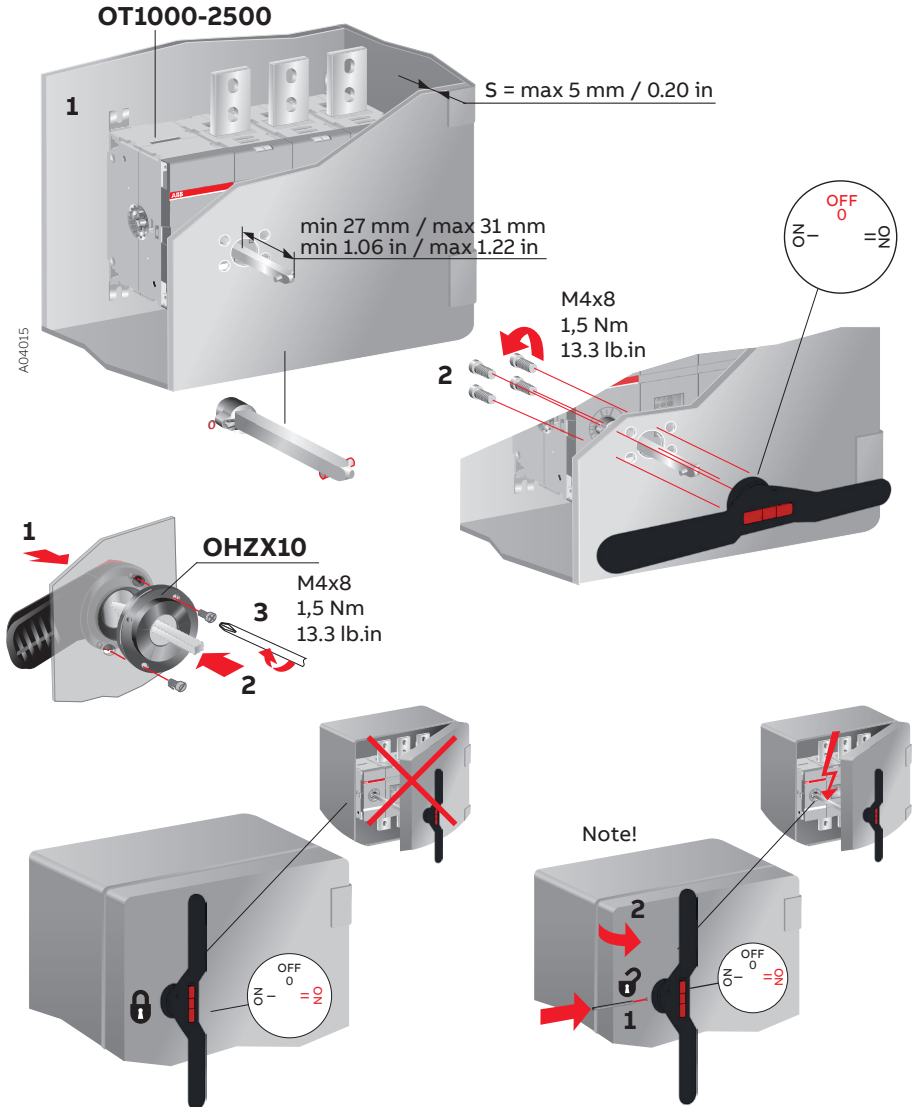

—
INSTALLATION INSTRUCTION

Handles

OH-200J12PE011

OH_150L12PE011, OH_200L12PE011

M000211/OHM200L12P A / A04014

Laji / Type	L
OH_150L12PE011	300
OH_200L12PE011	400

OH_150L12PE011, OH_200L12PE011

OH_150L12PE011, OH_200L12PE011

Ø5...10 mm
0.20...0.39 in

1

2

OH_150L12PE011, OH_200L12PE011

Contact us

ABB Oy

Muottitie 2A 65320

Vaasa, Finland