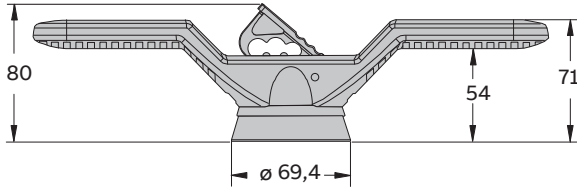

—
INSTALLATION INSTRUCTION

Handles

OH-200J12PE011

OH_150L12PE011, OH_200L12PE011

M000211/OHM200L12P A / A04014

Laji / Type	L
OH_150L12PE011	300
OH_200L12PE011	400

OH_150L12PE011, OH_200L12PE011

OH_150L12PE011, OH_200L12PE011

Ø5...10 mm
0.20...0.39 in

1

2

OH_150L12PE011, OH_200L12PE011

Contact us

ABB Oy

Muottitie 2A 65320

Vaasa, Finland