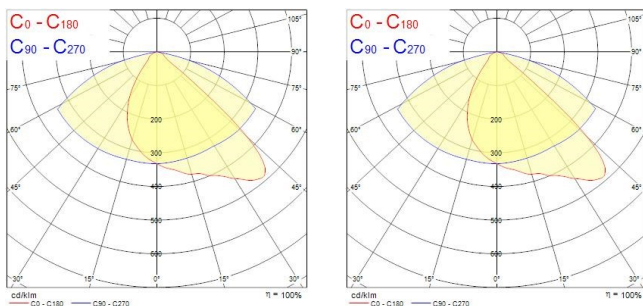

Sylveo LED - Medium Sylveo LED 8000LM RASYM 4K 0049108

PHOTOMETRY

TECHNICAL DRAWINGS