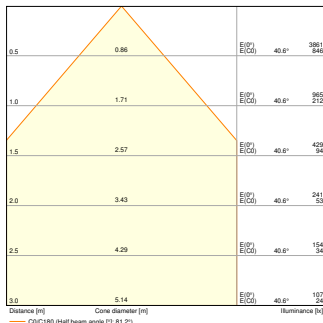

Product features

- Very slim aluminum housing with only 23 mm height
- High luminous efficacy: up to 100 lm/W
- Multi Lumen function: power steps selectable
- Multi Color function: 3000 K and 4000 K
- Type of protection: IP44
- Luminaire available in 5 sizes for different cut-outs
- Lifetime (L70/B50): 50,000 h (temperature at $T_a = 40\text{ °C}$)

Photometrical data

Luminous flux	1900 lm / 1430 lm / 950 lm
Luminous efficacy	100 lm/W
Color temperature	3000 K / 4000 K
Reference control setting of contained light source (Kelvin)	4000 K
Light color (designation)	Warm White / Cool White
Color rendering index Ra	> 80
Standard deviation of color matching	< 5 sdc _m
Luminous intensity	-
Low flicker	Yes
Flickering metric (Pst LM)	<1
Stroboscope effect metric (SVM)	<0.4
Photobiological safety group acc. to EN62778	RG0
Photobiological safety group acc. to EN62471	RG1
Beam angle	90 °