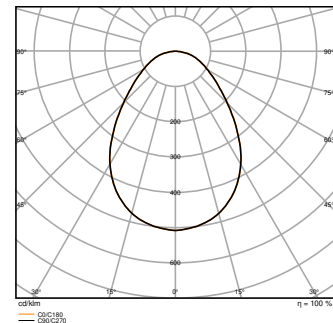

Product features

- Very slim aluminum housing with only 23 mm height
- High luminous efficacy: up to 100 lm/W
- Multi Lumen function: power steps selectable
- Multi Color function: 3000 K and 4000 K
- Type of protection: IP44
- Luminaire available in 5 sizes for different cut-outs
- Lifetime (L70/B50): 50,000 h (temperature at $T_a = 40\text{ °C}$)

Photometrical data

Luminous flux	1900 lm / 1430 lm / 950 lm
Luminous efficacy	100 lm/W
Color temperature	3000 K / 4000 K
Reference control setting of contained light source (Kelvin)	4000 K
Light color (designation)	Warm White / Cool White
Color rendering index Ra	> 80
Standard deviation of color matching	< 5 sdc _m
Luminous intensity	-
Low flicker	Yes
Flickering metric (Pst LM)	<1
Stroboscope effect metric (SVM)	<0.4
Photobiological safety group acc. to EN62778	RG0
Photobiological safety group acc. to EN62471	RG1
Beam angle	90 °

DL SLIM ALU D205 V 19W MS 830
WT

DL SLIM ALU D205 V 19W MS 840
WT

DL SLIM ALU D205 V 19W MS 830
WT

DL SLIM ALU D205 V 19W MS 840
WT

Adjustable attributes

Nominal wattage	Color temperature	Luminous flux	Luminous efficacy
19 W	3000 K	1900 lm	100 lm/W
19 W	4000 K	1900 lm	100 lm/W
14.3 W	3000 K	1430 lm	100 lm/W
14.3 W	4000 K	1430 lm	100 lm/W
9.5 W	3000 K	950 lm	100 lm/W
9.5 W	4000 K	950 lm	100 lm/W

Dimensions & Weight

Diameter	217.00 mm
Height	23.00 mm
Product weight	440.00 g

DL SLIM ALU DA D205 V

Materials & Colors

Product color	White
Housing color	White
Body material	Aluminum
Cover material	Polycarbonate (PC)
Light emitting surface material	Polycarbonate (PC)
Glow Wire Test according to IEC 60695-2-12	850 °C
Mercury content	0.0 mg