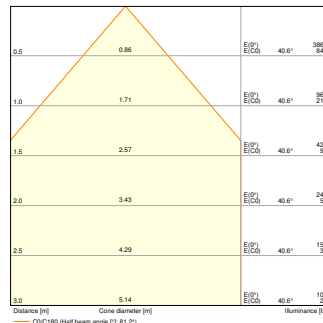

DL SLIM ALU D205 V 19W MS 840
WT