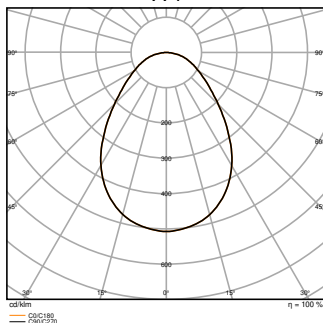

Product features

- Very slim aluminum housing with only 23 mm height
- High luminous efficacy: up to 100 lm/W
- Multi Lumen function: power steps selectable
- Multi Color function: 3000 K and 4000 K
- Type of protection: IP44
- Luminaire available in 5 sizes for different cut-outs
- Lifetime (L70/B50): 50,000 h (temperature at $T_a = 40\text{ °C}$)

Photometrical data

Luminous flux	1900 lm / 1430 lm / 950 lm
Luminous efficacy	100 lm/W
Color temperature	3000 K / 4000 K
Reference control setting of contained light source (Kelvin)	4000 K
Light color (designation)	Warm White / Cool White
Color rendering index Ra	> 80
Standard deviation of color matching	< 5 sdc _m
Luminous intensity	-
Low flicker	Yes
Flickering metric (Pst LM)	<1
Stroboscope effect metric (SVM)	<0.4
Photobiological safety group acc. to EN62778	RG0
Photobiological safety group acc. to EN62471	RG1
Beam angle	90 °

DL SLIM ALU D205 V 19W MS 830
WT

DL SLIM ALU D205 V 19W MS 840
WT

DL SLIM ALU D205 V 19W MS 830
WT

DL SLIM ALU D205 V 19W MS 840
WT

Adjustable attributes

Nominal wattage	Color temperature	Luminous flux	Luminous efficacy
19 W	3000 K	1900 lm	100 lm/W
19 W	4000 K	1900 lm	100 lm/W
14.3 W	3000 K	1430 lm	100 lm/W
14.3 W	4000 K	1430 lm	100 lm/W
9.5 W	3000 K	950 lm	100 lm/W
9.5 W	4000 K	950 lm	100 lm/W

Dimensions & Weight

Diameter	217.00 mm
Height	23.00 mm
Product weight	440.00 g

DL SLIM ALU DA D205 V

Materials & Colors

Product color	White
Housing color	White
Body material	Aluminum
Cover material	Polycarbonate (PC)
Light emitting surface material	Polycarbonate (PC)
Glow Wire Test according to IEC 60695-2-12	850 °C
Mercury content	0.0 mg