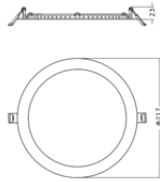

DL SLIM ALU D205 V 19W MS 830
WT

DL SLIM ALU D205 V 19W MS 840
WT

DL SLIM ALU D205 V 19W MS 830
WT

DL SLIM ALU D205 V 19W MS 840
WT

Adjustable attributes

Nominal wattage	Color temperature	Luminous flux	Luminous efficacy
19 W	3000 K	1900 lm	100 lm/W
19 W	4000 K	1900 lm	100 lm/W
14.3 W	3000 K	1430 lm	100 lm/W
14.3 W	4000 K	1430 lm	100 lm/W
9.5 W	3000 K	950 lm	100 lm/W
9.5 W	4000 K	950 lm	100 lm/W

Dimensions & Weight

Diameter	217.00 mm
Height	23.00 mm
Product weight	440.00 g

DL SLIM ALU DA D205 V

Materials & Colors

Product color	White
Housing color	White
Body material	Aluminum
Cover material	Polycarbonate (PC)
Light emitting surface material	Polycarbonate (PC)
Glow Wire Test according to IEC 60695-2-12	850 °C
Mercury content	0.0 mg

¹⁾ t[h]: L70 / B50 @ 25 °C (Ta), t[h]: L80 / B10 @ 25 °C (Ta), t[h]: L90 / B10 @ 25 °C (Ta)

Control gear

Output current	430 mA
ECG - Output ripple current	< 10 %
ECG - Length	175 mm
ECG - Width	55 mm
ECG - Height	31 mm