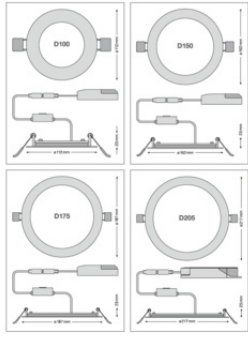

References / Links

– For Guarantee see www.ledvance.com/guarantee

DISCLAIMER

Subject to change without notice. Errors and omission excepted. Always make sure to use the most recent release.