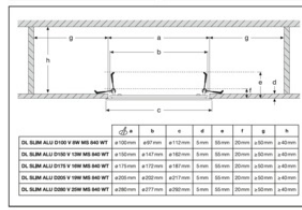

References / Links

– For Guarantee see www.ledvance.com/guarantee

DISCLAIMER

Subject to change without notice. Errors and omission excepted. Always make sure to use the most recent release.