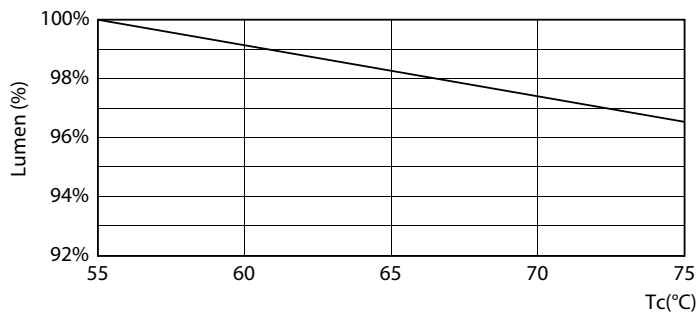

Lumen Maintenance Diagram - CorePro LEDtube 1500mm UO 25.9W 865 T8

Lumen Maintenance Diagram - CorePro LEDtube 1500mm UO 25.9W 865 T8