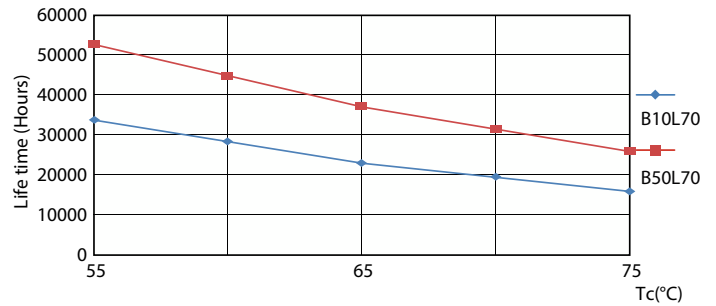

General uniform lighting - CorePro LEDtube 1500mm UO 25.9W 865 T8

Light Distribution Diagram - CorePro LEDtube 1500mm UO 25.9W 865 T8

CorePro LED-buis EM/Mains T8

Levensduur

Life Expectancy Diagram

FailureRate