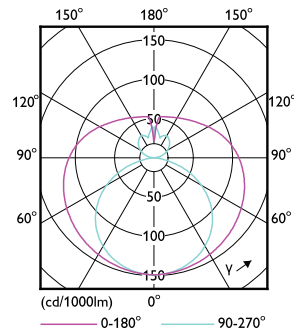

General uniform lighting - CorePro LEDtube 1500mm UO 25.9W 865 T8

Light Distribution Diagram - CorePro LEDtube 1500mm UO 25.9W 865 T8