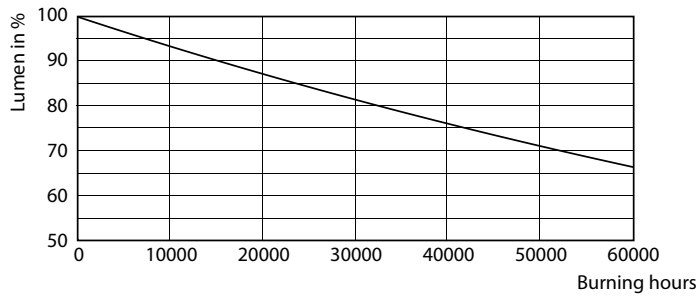

General uniform lighting - CorePro LEDtube 1500mm UO 25.9W 865 T8

Light Distribution Diagram - CorePro LEDtube 1500mm UO 25.9W 865 T8

CorePro LED-buis EM/Mains T8

Levensduur

Life Expectancy Diagram

FailureRate