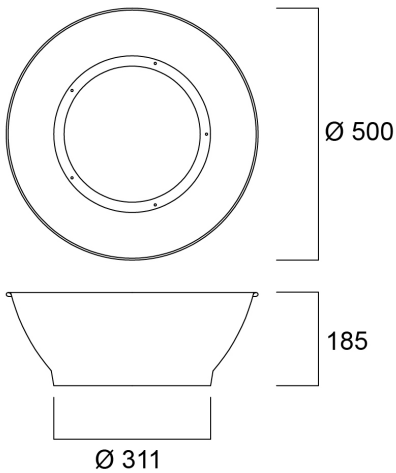

Features

- Black painted aluminium shade for 26,000 & 31,000Lm Granit.

Product Overview

Product name	Alu Shade Black Color For 26/31Klm
Technology	Accessory
E-number FI	4357034
Product EAN number	5410288396125
Warranty	5 years

Technical drawings

Data table

Alu Shade Black Color For 26/31Klm 0039612

GENERAL DATA

Product name	Alu Shade Black Color For 26/31Klm
Technology	Accessory
E-number FI	4357034
Warranty	5 years

ELECTRICAL DATA

Control gear required	No
-----------------------	----

PHYSICAL DATA

Weight (kg)	0.66
-------------	------

PACKAGING

Single packaging type	Plastic
Product EAN number	5410288396125
Packaging single width (cm)	50.0
Packaging single depth (cm)	18.5
DUN14 (outer)	15410288396122
Packaging outer length / height (cm)	55.5