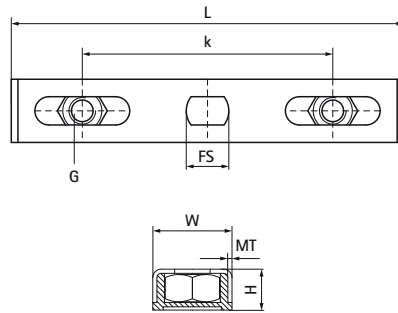

Walraven Duplo Fixing Plate

(K1520)

double fixing of 2 clamps to wall or ceiling

Features & benefits

- 2 hexagon nuts M8 are infinitely adjustable in center distance
- attach 2 pipes on a wall or ceiling with only one drill hole
- material: metal parts made of steel; plastic housing made of PP (polypropylene), white
- zinc plated

Product Number	VVS Number	Connection Thread	Total Length	Total Width	Total Height	Material Thickness	Fixing Slot	Maximum Allowed Load Faz
<i>Reference letter</i>		<i>G</i>	<i>L</i>	<i>W</i>	<i>H</i>	<i>MT</i>	<i>FS</i>	<i>F_{o,z}</i>
<i>Unit description</i>			<i>mm</i>	<i>mm</i>	<i>mm</i>	<i>mm</i>	<i>mm</i>	<i>N</i>
6743001	018045726	M8	118	20	11	1.00	12x10	290
6743002		M8	146	20	11	1.00	12x8,5	590