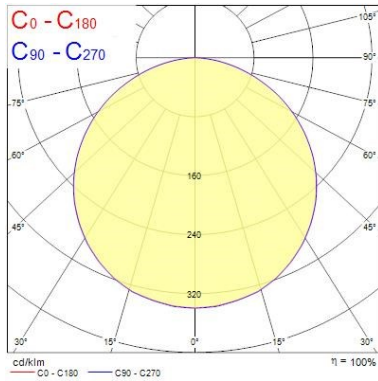

START Downlight Eco 95mm Round Recessed

START Eco Downlight 95 640lm 830
0053910

Safety data

Optimal operating condition (°C) -20-40

PHOTOMETRY

Distance [m]	Cone diameter [m]	E₀ [lx]	E₁ [lx]	E₂ [lx]
0.5	1.96	890	71	71
	1.96	890	71	71
1.0	3.12	220	16	16
	3.13	220	16	16
1.5	4.67	99	8	8
	4.69	99	8	8
2.0	6.23	56	4	4
	6.25	56	4	4
2.5	7.79	36	3	3
	7.82	36	3	3
3.0	9.35	26	2	2
	9.38	26	2	2

Distance [m] Cone diameter [m]
— C0 - C180 (Half beam angle: 114.6°)
— C90 - C270 (Half beam angle: 114.6°)

— Illuminance [lx]

TECHNICAL DRAWINGS