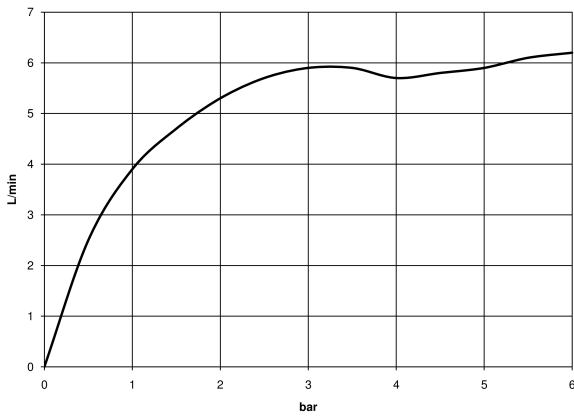

META

36 867 660  
mm [inches]

**Durchflussdiagramm**

**Codes & Standards**

DIN 4109

ISO 3822

Scottish Water  
Byelaws

UK Water Supply  
Regulations