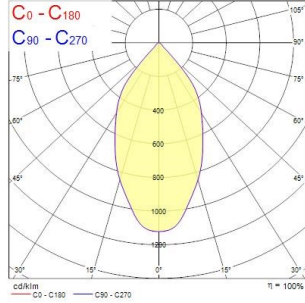

### PRODUCT OVERVIEW

Product name	START eco Spikelight IP67 360lm 840 WB BLK
Technology	LED
Housing	Aluminium
Environment	External
E-number FI	4579452
Warranty	3 years
Fixture luminous flux (lm)	360
Luminaire efficacy (lm/W)	72
Colour temperature (K)	4000
Colour Code	840
Light colour	Neutral White
CRI (Ra)	80
Colour Variation Initial (SDCM)	SDCM6
Photobiological Risk Group	RG1
Total power consumption (W)	5.0
Electrical protection	Class I
LED Flickering Rate	Ultra low (5% or less)
Housing colour	RAL 9005 - Jet black
IP rating	IP67
IK rating	IK08
Product EAN number	5410288537580

### PHOTOMETRY

Distance [m]      Core diameter [m]      Illuminance [lx]

— C0 - C180 (Half beam angle: 55.5°)  
 — C90 - C270 (Half beam angle: 54.8°)