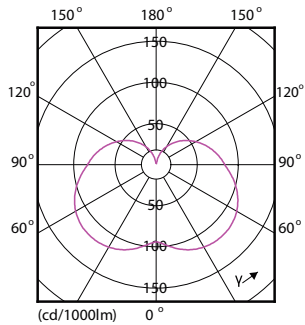

CorePro LED Specialties

Fotometrische gegevens

Light Distribution Diagram - CorePro LED Stick ND 9.5-68W T38 E27 830