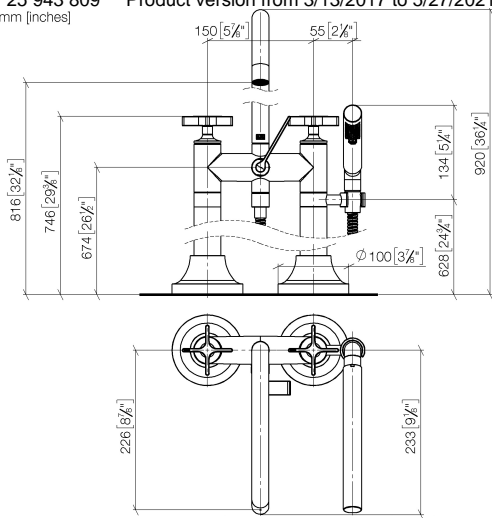

**VAIA Two-hole bath mixer for free-standing assembly with hand shower set -  
Brushed Dark Platinum**

VAIA

25 943 809 Product version from 3/13/2017 to 5/27/2021

- spout: circular, air-enriched flow
  - max. flow 24.6 l/min at 3 bar flow pressure
  - Hand shower: COMPACT RAIN, max. flow rate 6.8 l/min (at 3 bar)
  - hand shower with anti-scale system
  - 226mm projection
  - pivotable spout 360°
  - rotary diverter for bath/shower
  - total height 920 mm
  - stand pipes height 628 mm
  - height up to aerator 816 mm
  - slide-on rosettes Ø 100 mm
  - gauge 150 mm
  - metal shower hose 1250mm with integrated anti-twist protection
  - pivotable shower holder on the right foot
  - WRAS
- Intrinsic protection against back flow.**

**Required miscellaneous**

- Concealed floor mounting -** 35 944 970 90
- min. recess depth 80 mm
  - max. recess depth 160 mm

**VAIA Two-hole bath mixer for free-standing assembly with hand shower set -  
Brushed Dark Platinum**

VAIA

25 943 809 Product version from 3/13/2017 to 5/27/2021  
mm [inches]

**Flow rate chart**

**Codes & Standards**

ASME A112.18.1	cUPC	DIN 4109	EN 1717
ISO 3822	Scottish Water Byelaws	UK Water Supply Regulations	Ü-Zeichen