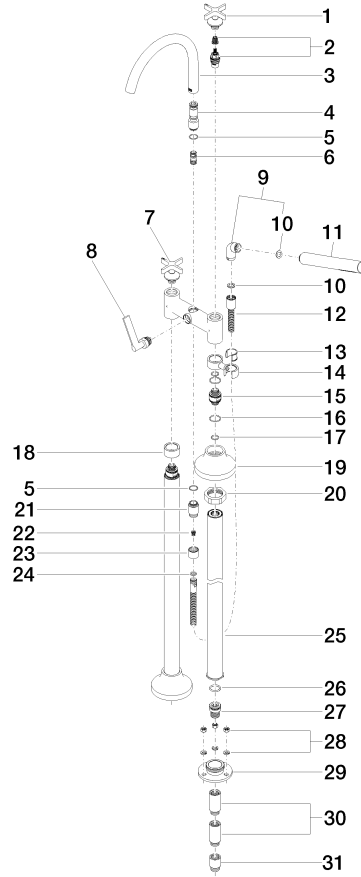

**VAIA Two-hole bath mixer for free-standing assembly with hand shower set -
Brushed Dark Platinum**

VAIA

25 943 809 Product version from 3/13/2017 to 5/27/2021

VAIA Two-hole bath mixer for free-standing assembly with hand shower set - Brushed Dark Platinum

VAIA

25 943 809 Product version from 3/13/2017 to 5/27/2021

Spare parts list

No.	Item Number	Name	Quantity used	Delivery time
4	09 24 03 273-99	Nipple Ø 24 x 75,50 mm - Brushed Dark Platinum	1.00	40
2	90 90 03 131 00 90	Head part clockwise closing 1/2" -	1.00	14
26	09 14 10 081 90	O-Ring EPDM 70 22,0 x 3,0 mm -	2.00	14
22	09 23 01 131 90	Back-flow preventer without limitation Ø 10 x 10,5 mm -	1.00	14
31	09 24 03 080 90	Extension 1/2" x 25 mm -	2.00	14
5	90 14 10 032 00 90	O-Ring 18,1 x 1,6 mm -	1.00	14
7	90 20 80 011 01-99	Handle for spray/bath deck mounting Hot Ø 71 x 63 mm - Brushed Dark Platinum	1.00	40
28	04 23 10 023 00 90	Mounting for standpipe -	6.00	14
9	04 24 04 189 00-99	Elbow 20° 55 x 40 x 23 mm - Brushed Dark Platinum	1.00	40
23	09 21 02 143-99	Cover Ø 24,7 x 20 mm - Brushed Dark Platinum	1.00	40
1	90 20 80 010 01-99	Handle for spray/bath wall mounting Cold Ø 71 x 63 mm - Brushed Dark Platinum	1.00	40
15	09 29 05 021 20 90	Connection Ø 29 x 41,5 mm -	2.00	14
30	09 24 03 081 10 90	Extension 1/2" x 50 mm -	4.00	14
10	90 14 20 002 00 90	Washer 18,5 x 12,0 x 2,0 mm -	1.00	14
11	28 019 979-99	Hand shower - Brushed Dark Platinum	1.00	-
Spare part can no longer be ordered, please order the replacement item				
25	04 28 22 009 20-99	Connection 590 mm - Brushed Dark Platinum	2.00	40
29	09 30 11 130-07	Flange for floor connection Ø 84 x 25 mm - untreated nickel-plated	2.00	40
20	09 23 30 040-07	Mounting Nut M45 x 1,5 - untreated nickel-plated	2.00	40
21	09 24 03 121-99	Nipple Ø 24,7 x 34,5 mm - Brushed Dark Platinum	1.00	40
6	90 21 10 011 00 90	Diverter TARA incl. eccentric -	1.00	14
18	09 28 10 028-99	Rosette Ø 38 x 20 mm - Brushed Dark Platinum	1.00	40
8	90 20 80 015 02-99	Diverter Handle 135 x 130 x 80 mm - Brushed Dark Platinum	1.00	40
27	09 24 03 094-07	Connection Ø 28 x 34 mm - untreated nickel-plated	2.00	40
16	09 14 10 112 90	O-Ring 24,0 x 2,0 mm -	4.00	14
24	90 14 20 026 00 90	Washer 14 x 8 x 2 mm Centellen WS 3820 -	1.00	14
13	90 18 40 035 00 90	Sleeve -	1.00	14
14	04 28 10 029 01-99	Holder for spray deck mounting - Brushed Dark Platinum	1.00	40
12	90 30 02 072 00-99	Metal shower hose 1/2" x 3/8" x 1250 mm - Brushed Dark Platinum	1.00	40
17	90 14 10 055 00 90	O-Ring EPDM 70 15,0 x 2,0 mm -	4.00	14
3	90 28 22 317 00-99	Spout 220 mm, 25,2 l/min. - Brushed Dark Platinum	1.00	40
19	90 27 80 019 00-99	Rosette Ø 100 x 55 mm - Brushed Dark Platinum	2.00	40