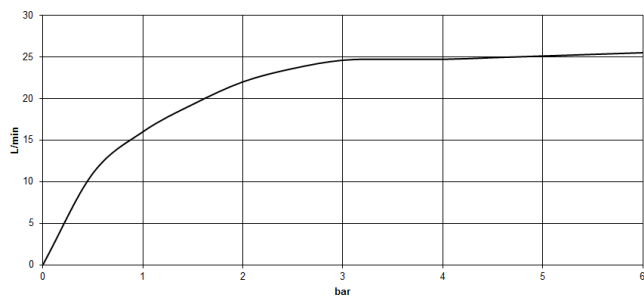

**Required miscellaneous**

- Concealed floor mounting -** 35 944 970 90
- min. recess depth 80 mm
  - max. recess depth 160 mm

**VAIA Two-hole bath mixer for free-standing assembly with hand shower set -  
Brushed Dark Platinum**

VAIA

25 943 809 Product version from 3/13/2017 to 5/27/2021  
mm [inches]

**Flow rate chart**

**Codes & Standards**

ASME A112.18.1	cUPC	DIN 4109	EN 1717
ISO 3822	Scottish Water Byelaws	UK Water Supply Regulations	Ü-Zeichen