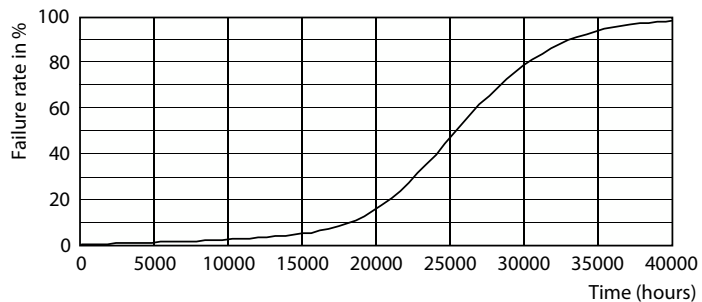

Trueforce CorePro LED HPL

Levensduur

Life Expectancy Diagram

Lumen Maintenance Diagram - TForce Core LED HPL 18W E27 830 FR