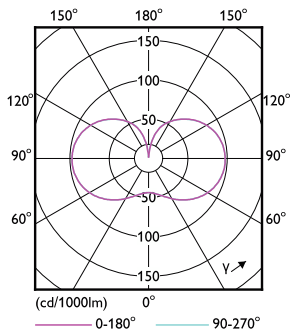

General uniform lighting - TForce Core LED HPL 18W E27 830 FR

Light Distribution Diagram - TForce Core LED HPL 18W E27 830 FR