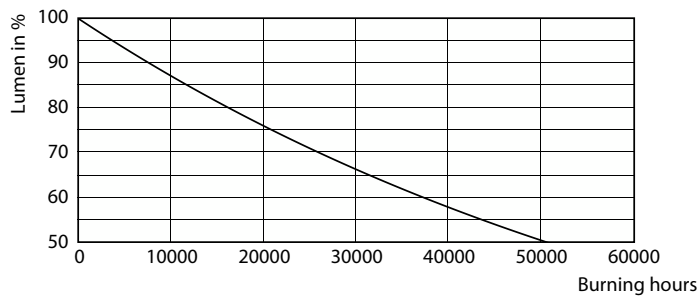

Trueforce CorePro LED HPL

Levensduur

Life Expectancy Diagram

Lumen Maintenance Diagram - TForce Core LED HPL 18W E27 830 FR