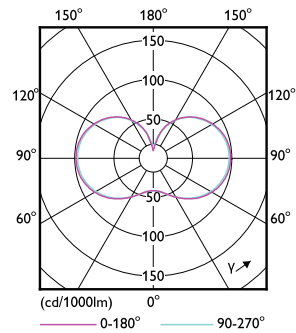

## Fotometrische gegevens

Spectral Power Distribution Colour - TForce Core LED HPL 18W E27 830 FR

Spectral Power Distribution Colour - TForce Core LED HPL 18W E27 830 FR

© Philips Lighting B.V. 2025

Light Distribution Diagram - TForce Core LED HPL 18W E27 830 FR