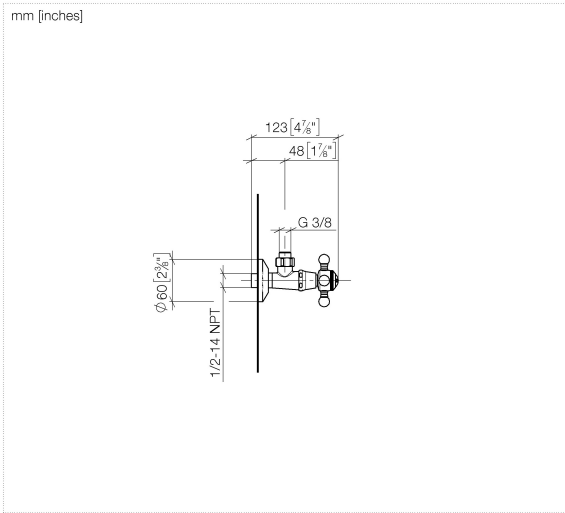

22 900 360 Product version up to 5/1/2024

- rosette Ø 60 mm
- porcelain insert COLD

	Platinum	22 900 360-08
	Chrome	22 900 360-00
	Brushed Platinum	22 900 360-06
	Durabrand (23kt Gold)	22 900 360-09
	Brushed Durabrand (23kt Gold)	22 900 360-28
	Brushed Gold (PVD)	22 900 360-37
	Brushed Dark Brass (PVD)	22 900 360-39
	Brushed Bronze (PVD)	22 900 360-42
	Brushed Dark Platinum	22 900 360-99

22 900 360 Product version up to 5/1/2024

Flow rate chart

22 900 360 Product version up to 5/1/2024

Parts for other finishes can be found here: [Chrome](#)

Spare parts list

No.	Item Number	Name	Quantity used	Delivery time
4	09 21 02 055-08	Cover 24 x 29 x 30 mm - Platinum	1.00	54
9	09 26 01 010 90	Cover Porcelain insert plate COLD -	1.00	14
11	04 30 30 029 00 90	Mounting theft-proof -	1.00	14
5	04 20 36 002 06-08	Handle Madison Cold - Platinum	1.00	54
6	09 20 36 004-08	Handle 15 x 15 x 28 mm - Platinum	4.00	54
10	09 20 36 005-08	Handle Ø 28 x 7 mm - Platinum	1.00	54
3	90 90 03 023 01 90	Head part Grease chamber 1/2" -	1.00	14
1	04 27 01 003 00-08	Rosette Ø 60 x 15 mm - Platinum	1.00	-
Spare part can no longer be ordered, please order the replacement item				
2	90 23 30 040 00-08	Union piece - Platinum	1.00	54
8	09 20 83 006 90	Handle Ø 21 x 7,5 mm -	1.00	14
7	09 20 36 002-08	Handle Ø 29,5 x 30 mm - Platinum	1.00	54