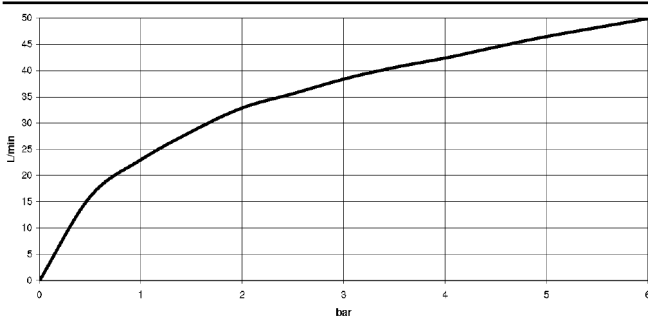

22 900 360 Product version up to 5/1/2024

- rosette Ø 60 mm
- porcelain insert COLD

	Platinum	22 900 360-08
	Chrome	22 900 360-00
	Brushed Platinum	22 900 360-06
	Durabrand (23kt Gold)	22 900 360-09
	Brushed Durabrand (23kt Gold)	22 900 360-28
	Brushed Gold (PVD)	22 900 360-37
	Brushed Dark Brass (PVD)	22 900 360-39
	Brushed Bronze (PVD)	22 900 360-42
	Brushed Dark Platinum	22 900 360-99

22 900 360 Product version up to 5/1/2024

Flow rate chart

22 900 360 Product version up to 5/1/2024

Parts for other finishes can be found here: [Chrome](#)

Spare parts list

No.	Item Number	Name	Quantity used	Delivery time
4	09 21 02 055-08	Cover 24 x 29 x 30 mm - Platinum	1.00	54
9	09 26 01 010 90	Cover Porcelain insert plate COLD -	1.00	14
11	04 30 30 029 00 90	Mounting theft-proof -	1.00	14
5	04 20 36 002 06-08	Handle Madison Cold - Platinum	1.00	54
6	09 20 36 004-08	Handle 15 x 15 x 28 mm - Platinum	4.00	54
10	09 20 36 005-08	Handle Ø 28 x 7 mm - Platinum	1.00	54
3	90 90 03 023 01 90	Head part Grease chamber 1/2" -	1.00	14
1	04 27 01 003 00-08	Rosette Ø 60 x 15 mm - Platinum	1.00	-
Spare part can no longer be ordered, please order the replacement item				
2	90 23 30 040 00-08	Union piece - Platinum	1.00	54
8	09 20 83 006 90	Handle Ø 21 x 7,5 mm -	1.00	14
7	09 20 36 002-08	Handle Ø 29,5 x 30 mm - Platinum	1.00	54