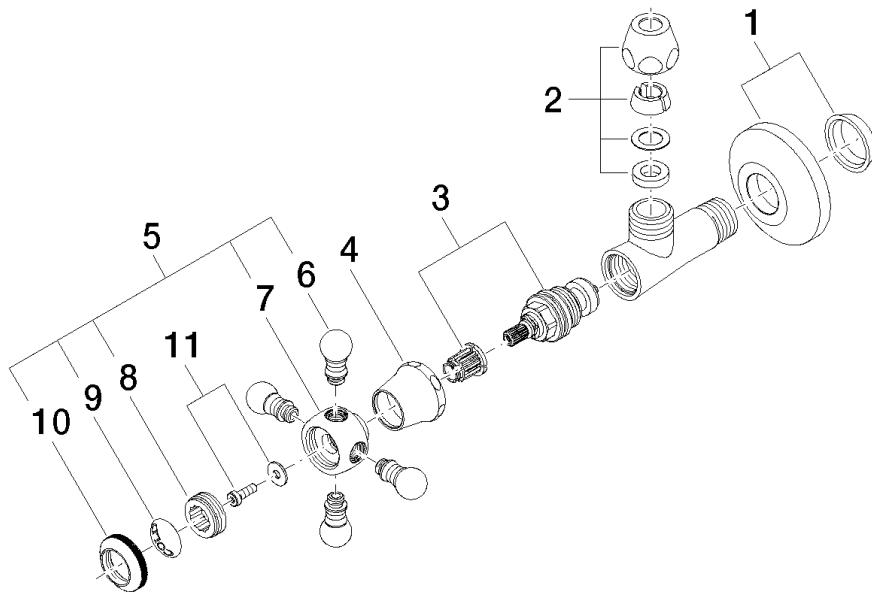

22 900 360 Product version up to 5/1/2024

- rosette Ø 60 mm
- porcelain insert COLD

	Platinum	22 900 360-08
	Chrome	22 900 360-00
	Brushed Platinum	22 900 360-06
	Durabrand (23kt Gold)	22 900 360-09
	Brushed Durabrand (23kt Gold)	22 900 360-28
	Brushed Gold (PVD)	22 900 360-37
	Brushed Dark Brass (PVD)	22 900 360-39
	Brushed Bronze (PVD)	22 900 360-42
	Brushed Dark Platinum	22 900 360-99

22 900 360 Product version up to 5/1/2024

Flow rate chart

22 900 360 Product version up to 5/1/2024

Parts for other finishes can be found here: [Chrome](#)

Spare parts list

No.	Item Number	Name	Quantity used	Delivery time
4	09 21 02 055-08	Cover 24 x 29 x 30 mm - Platinum	1.00	54
9	09 26 01 010 90	Cover Porcelain insert plate COLD -	1.00	14
11	04 30 30 029 00 90	Mounting theft-proof -	1.00	14
5	04 20 36 002 06-08	Handle Madison Cold - Platinum	1.00	54
6	09 20 36 004-08	Handle 15 x 15 x 28 mm - Platinum	4.00	54
10	09 20 36 005-08	Handle Ø 28 x 7 mm - Platinum	1.00	54
3	90 90 03 023 01 90	Head part Grease chamber 1/2" -	1.00	14
1	04 27 01 003 00-08	Rosette Ø 60 x 15 mm - Platinum	1.00	-
Spare part can no longer be ordered, please order the replacement item				
2	90 23 30 040 00-08	Union piece - Platinum	1.00	54
8	09 20 83 006 90	Handle Ø 21 x 7,5 mm -	1.00	14
7	09 20 36 002-08	Handle Ø 29,5 x 30 mm - Platinum	1.00	54