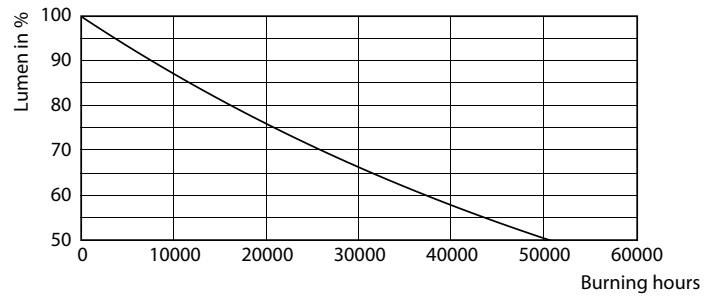

Trueforce CorePro LED HPL

Levensduur

Life Expectancy Diagram

Lumen Maintenance Diagram - TForce Core LED HPL 36W E27 830 FR