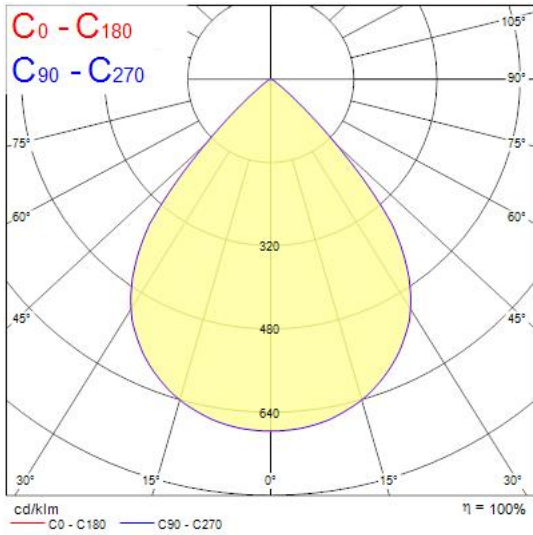

Granit IP65 0-10V 19000lm 865 WB 0039599

Control gear type	LED driver constant current
LED Flickering Rate	Ultra low (5% or less)
Housing colour	Black
IP rating	IP65
IK rating	IK08
Product EAN number	5410288395999
Warranty	5 years

Photometry