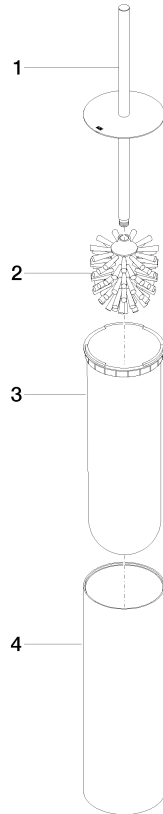

84 910 979 Product version from 10/1/2023

- brush, matte black
- width 100mm
- height 456 mm

	Brushed Durabrand (23kt Gold)	84 910 979-28
	Chrome	84 910 979-00
	Brushed Platinum	84 910 979-06
	Platinum	84 910 979-08
	Dark Chrome	84 910 979-19
	Light Gold (PVD)	84 910 979-26
	Brushed Light Gold (PVD)	84 910 979-27
	Matte Black	84 910 979-33
	Brushed Gold (PVD)	84 910 979-37
	Brushed Dark Brass (PVD)	84 910 979-39
	Brushed Bronze (PVD)	84 910 979-42
	Brushed Dark Bronze (PVD)	84 910 979-43
	Brushed Champagne (22kt Gold)	84 910 979-46
	Champagne (22kt Gold)	84 910 979-47
	Brushed Chrome	84 910 979-93
	Brushed Dark Platinum	84 910 979-99

Recommended miscellaneous

Brush matte black -

90 18 50 601
00 90

Recommended miscellaneous

**Brush handle with cover -
Brushed Durabrand (23kt Gold)**

90 20 97 505
01-28

84 910 979 Product version from 10/1/2023

mm [inches]

Spare parts list

No.	Item Number	Name	Quantity used	Delivery time
2	90 18 50 601 00 90	Brush matte black -	1.00	14
4	90 23 01 504 00-28	Housing for toilet brush set Ø 100 x 311 mm - Brushed Durabron (23kt Gold)	1.00	40
1	90 20 97 505 01-28	Brush handle with cover - Brushed Durabron (23kt Gold)	1.00	40
3	08 18 40 524 90	Insert for toilet brush sets 100 x 300 x 100 mm -	1.00	14