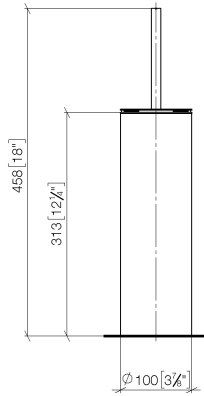

84 910 979 Product version from 10/1/2023

- brush, matte black
- width 100mm
- height 456 mm

	Brushed Durabrand (23kt Gold)	84 910 979-28
	Chrome	84 910 979-00
	Brushed Platinum	84 910 979-06
	Platinum	84 910 979-08
	Dark Chrome	84 910 979-19
	Light Gold (PVD)	84 910 979-26
	Brushed Light Gold (PVD)	84 910 979-27
	Matte Black	84 910 979-33
	Brushed Gold (PVD)	84 910 979-37
	Brushed Dark Brass (PVD)	84 910 979-39
	Brushed Bronze (PVD)	84 910 979-42
	Brushed Dark Bronze (PVD)	84 910 979-43
	Brushed Champagne (22kt Gold)	84 910 979-46
	Champagne (22kt Gold)	84 910 979-47
	Brushed Chrome	84 910 979-93
	Brushed Dark Platinum	84 910 979-99

mm [inches]

Spare parts list

No.	Item Number	Name	Quantity used	Delivery time
2	90 18 50 601 00 90	Brush matte black -	1.00	14
4	90 23 01 504 00-28	Housing for toilet brush set Ø 100 x 311 mm - Brushed Durabron (23kt Gold)	1.00	40
1	90 20 97 505 01-28	Brush handle with cover - Brushed Durabron (23kt Gold)	1.00	40
3	08 18 40 524 90	Insert for toilet brush sets 100 x 300 x 100 mm -	1.00	14