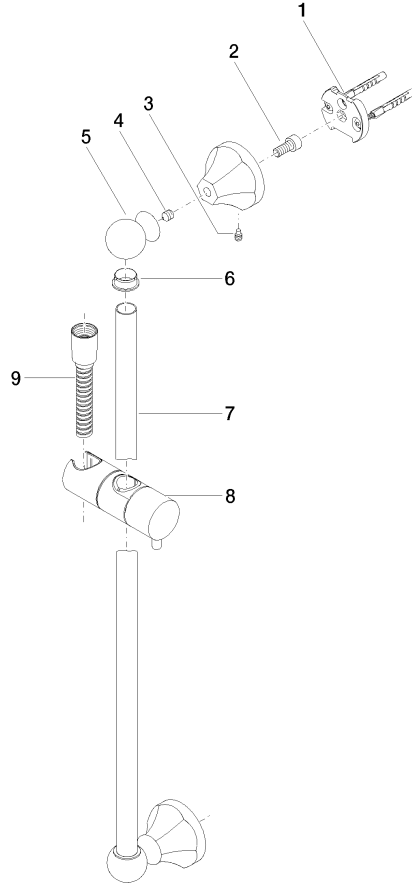

26 413 370 Product version from 4/1/2025

- metal shower hose 1750mm with integrated anti-twist protection
- shower hose connector 1/2"
- slide bar

Technical data:

- gauge 850 mm
- rosettes Ø 60 mm
- Pipe diameter 18 mm

Recommended miscellaneous

	Concealed wall elbow - •min. recess depth 90 mm •max. recess depth 163 mm	35 085 970 90
--	--	---------------

Required miscellaneous

	MADISON Metal hand shower with porcelain insert (white) FlowReduce - Brushed Durabronze (23kt Gold)	28 002 970-28 0010
--	--	--------------------

Required miscellaneous

	MADISON Hand shower FlowReduce 95 mm - Brushed Durabronze (23kt Gold) •Three settings: COMPACT RAIN, COMPACT SOFT FLOW, COMPACT AQUAPRESSURE FLOW, max. flow rate l/min (at 3 bar) •spray head Ø 95mm •Hand shower see page {PAGE}	28 002 978-28 0010
--	--	--------------------

Certificates and sustainability

WRAS_2009	IAPMO_4976 (
-----------	--------------

Spare parts list

No.	Item Number	Name	Quantity used	Delivery time
5	09 21 40 020-28	Ball joint for bidet aerator 32 x 35 x 46,5 mm - Brushed Durabron (23kt Gold)	2.00	40
9	28 204 970-28	Metal shower hose 1/2" x 1/2" x 1750 mm - Brushed Durabron (23kt Gold)	1.00	14
3	09 31 11 140 90	Mounting Threaded pin with hexagon socket with pins M6 x 10 mm -	2.00	-
Spare part can no longer be ordered, please order the replacement item				
	0431111400090	Mounting Threaded pin M6 x 10 mm -		
4	09 31 11 002 90	Mounting Threaded pin with hexagon socket M8 x 10 mm -	2.00	14
8	12 580 970-28	Slide unit - Brushed Durabron (23kt Gold)	1.00	40
1	05 17 97 507 00 90	Attachment set 52 x 45 x 70 mm -	2.00	14
2	09 30 30 048 90	Mounting Cylinder head screw with hexagon socket M8 x 18 mm -	2.00	14
6	09 18 40 009 90	Sleeve Ø 23 x 10 mm -	2.00	14
7	08 28 22 596-28	Pipe Ø 18 x 870 mm - Brushed Durabron (23kt Gold)	1.00	40