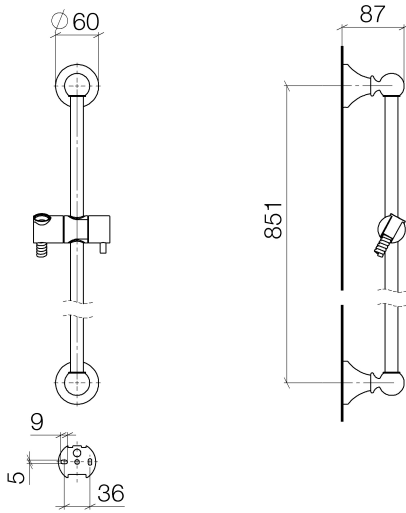

26 413 370 Product version from 4/1/2025

Codes & Standards

ASME A112.18.1	cUPC	Scottish Water Byelaws	UK Water Supply Regulations

Certificates and sustainability

WRAS_2009	IAPMO_4976 (