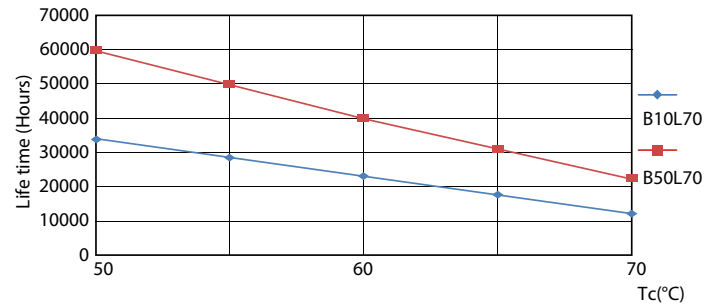

LEDtube 60K 5070 LifetimeVsTc-LED