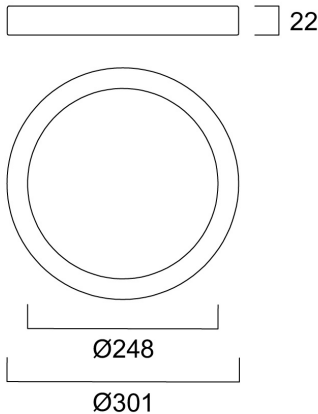

Features

- Matt Black bezel as an optional accessory for START Downlight 5in1 . Can be attached to the product in a few seconds with the help of the twist and lock mechanism

Product Overview

Product name	BLACK BEZEL 301
Technology	LED
E-number FI	4278443
Product EAN number	5410288531588
Warranty	3 years

Technical drawings

Data table

BLACK BEZEL 301 0053158

GENERAL DATA

Product name	BLACK BEZEL 301
Technology	LED
E-number FI	4278443
Warranty	3 years

ELECTRICAL DATA

Control gear required	No
-----------------------	----

PHYSICAL DATA

Nominal Product Diameter (mm)	301
Weight (kg)	0.22

PACKAGING

Single packaging type	Carton
Product EAN number	5410288531588
Packaging single width (cm)	2.7
Packaging single depth (cm)	30.6
DUN14 (outer)	15410288531585
Packaging outer length / height (cm)	46.1