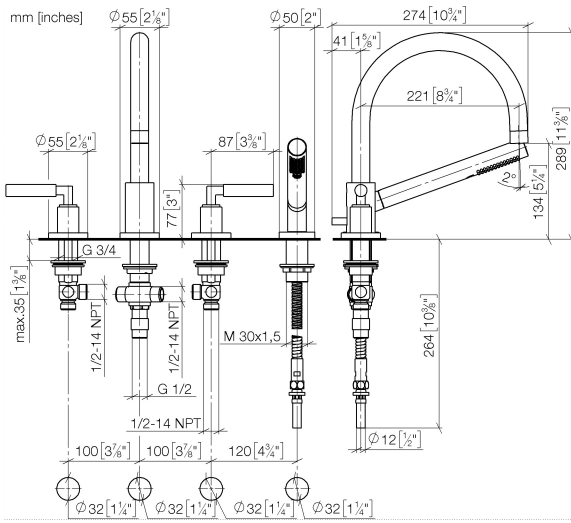

27 512 882 Product version from 4/1/2024

- spout: circular, air-enriched flow
- max. flow 23.5 l/min at 3 bar flow pressure
- Hand shower: COMPACT RAIN, max. flow rate 6.8 l/min (at 3 bar)
- complete hand shower set with anti-scale system
- 220mm projection
- with anti-scale system
- automatic bath/shower diverter
- height of mixer 290 mm
- height up to aerator 135 mm
- hole diameter valve 32 mm
- hole diameter spout 32 mm
- hole diameter for complete hand shower set 32 mm
- rosette for spout Ø 55mm
- rosette for complete hand shower set Ø 50mm
- rosette for deck valve Ø 55mm
- metal shower hose 1750mm with integrated anti-twist protection

Recommended miscellaneous

Perfecto installation kit - 12 614 970 90

Recommended miscellaneous

Decorative caps for Perfecto - Chrome 12 801 970-00
• 1 pair

27 512 882 Product version from 4/1/2024

Flow rate chart

Codes & Standards

ASME A112.18.1	cUPC	DIN 4109	EN 1717
ISO 3822	Ü-Zeichen		

TARA Bath shower set for bath rim or tile edge installation - Chrome

TARA

27 512 882 Product version from 4/1/2024

Certificates and sustainability

IAPMO_4976	LGA_18	Belgaqua_21-026-2	EPD-DOR-20230287	Belgaqua_25-341-2
			-IBA1-EN	
			Environmental.prod	
			uct-declarat	

Spare parts list

No.	Item Number	Name	Quantity used	Delivery time
2	13 512 892-00	TARA Bath spout Tara. 220 mm - Chrome	1.00	20
4	20 000 883-00	TARA Deck valve anti-clockwise closing - Chrome	1.00	-
Spare part can no longer be ordered, please order the replacement item				
5	27 702 979-00	Hand shower set for bath rim or tile edge installation - Chrome	1.00	20
1	20 000 882-00	TARA Deck valve clockwise closing - Chrome	1.00	-
Spare part can no longer be ordered, please order the replacement item				
3	12 502 970 90	High pressure hose 1/2" x 1/2" x 400 mm -	2.00	14