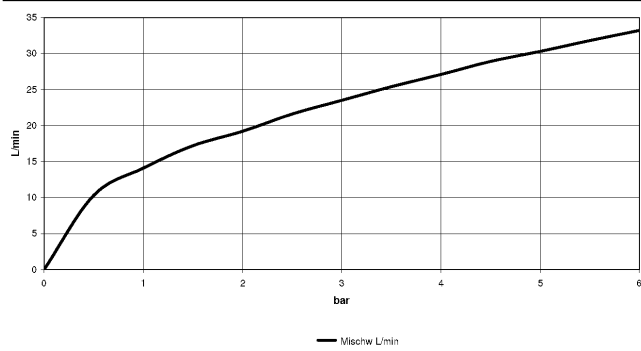

Flow rate chart

Codes & Standards

ASME A112.18.1	cUPC	DIN 4109	EN 1717
ISO 3822	Ü-Zeichen