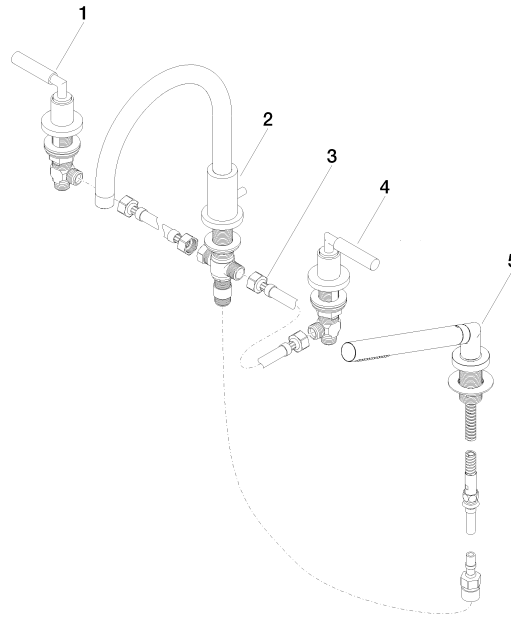

27 512 882 Product version from 4/1/2024

- spout: circular, air-enriched flow
- max. flow 23.5 l/min at 3 bar flow pressure
- Hand shower: COMPACT RAIN, max. flow rate 6.8 l/min (at 3 bar)
- complete hand shower set with anti-scale system
- 220mm projection
- with anti-scale system
- automatic bath/shower diverter
- height of mixer 290 mm
- height up to aerator 135 mm
- hole diameter valve 32 mm
- hole diameter spout 32 mm
- hole diameter for complete hand shower set 32 mm
- rosette for spout Ø 55mm
- rosette for complete hand shower set Ø 50mm
- rosette for deck valve Ø 55mm
- metal shower hose 1750mm with integrated anti-twist protection

Codes & Standards

ASME A112.18.1	cUPC	DIN 4109	EN 1717
ISO 3822	Ü-Zeichen		

TARA Bath shower set for bath rim or tile edge installation - Chrome

TARA

27 512 882 Product version from 4/1/2024

Certificates and sustainability

IAPMO_4976	LGA_18	Belgaqua_21-026-2	EPD-DOR-20230287	Belgaqua_25-341-2
			-IBA1-EN	
			Environmental.prod	
			uct-declarat	

Spare parts list

No.	Item Number	Name	Quantity used	Delivery time
2	13 512 892-00	TARA Bath spout Tara. 220 mm - Chrome	1.00	20
4	20 000 883-00	TARA Deck valve anti-clockwise closing - Chrome	1.00	-
Spare part can no longer be ordered, please order the replacement item				
5	27 702 979-00	Hand shower set for bath rim or tile edge installation - Chrome	1.00	20
1	20 000 882-00	TARA Deck valve clockwise closing - Chrome	1.00	-
Spare part can no longer be ordered, please order the replacement item				
3	12 502 970 90	High pressure hose 1/2" x 1/2" x 400 mm -	2.00	14