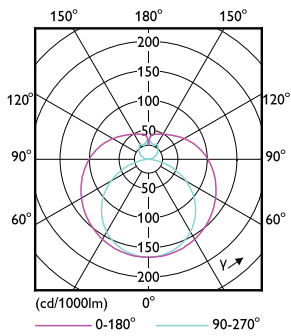

Light Distribution Diagram - MAS LEDtube VLE 1500mm UO 23W 865 T8