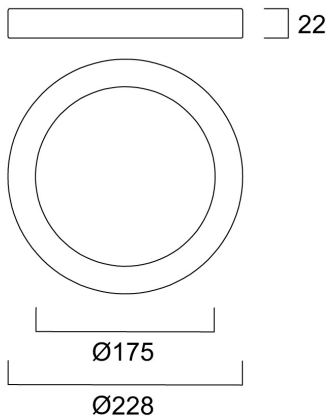

Features

- Matt Black bezel as an optional accessory for START Downlight 5in1 . Can be attached to the product in a few seconds with the help of the twist and lock mechanism

Product Overview

Product name	BLACK BEZEL 228
Technology	LED
E-number FI	4278441
Product EAN number	5410288531571
Warranty	3 years

Technical drawings

Data table

BLACK BEZEL 228 0053157

GENERAL DATA

Product name	BLACK BEZEL 228
Technology	LED
E-number FI	4278441
Warranty	3 years

ELECTRICAL DATA

Control gear required	No
-----------------------	----

PHYSICAL DATA

Nominal Product Diameter (mm)	228
Weight (kg)	0.152

PACKAGING

Single packaging type	Carton
Product EAN number	5410288531571
Packaging single width (cm)	2.7
Packaging single depth (cm)	23.3
DUN14 (outer)	15410288531578
Packaging outer length / height (cm)	48.1