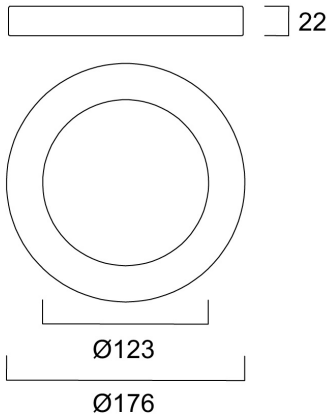

Features

- Matt Black bezel as an optional accessory for START Downlight 5in1 . Can be attached to the product in a few seconds with the help of the twist and lock mechanism

Product Overview

Product name	BLACK BEZEL 176
Technology	LED
E-number FI	4278440
Product EAN number	5410288531564
Warranty	3 years

Technical drawings

Data table

BLACK BEZEL 176
0053156

GENERAL DATA

Product name	BLACK BEZEL 176
Technology	LED
E-number FI	4278440
Warranty	3 years

ELECTRICAL DATA

Control gear required	No
-----------------------	----

PHYSICAL DATA

Weight (kg)	0.118
-------------	-------

PACKAGING

Single packaging type	Carton
Product EAN number	5410288531564
Packaging single width (cm)	2.7
Packaging single depth (cm)	18.1
DUN14 (outer)	15410288531561
Packaging outer length / height (cm)	37.7