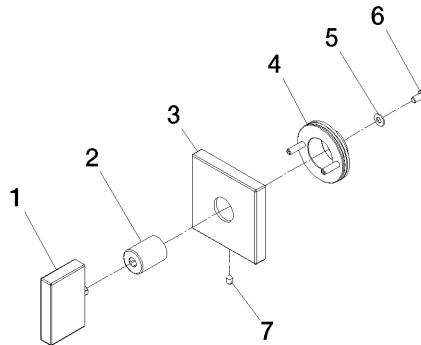

**Handle 60 x 60 x 55 mm - Brushed Champagne (22kt Gold)**

SPARE PARTS

90 20 78 002 01

	Brushed Champagne (22kt Gold)	90 20 78 002 01-46
	Chrome	90 20 78 002 01-00
	Brushed Platinum	90 20 78 002 01-06
	Platinum	90 20 78 002 01-08
	Brushed Light Gold	90 20 78 002 01-27
	Brushed Durabronze (23kt Gold)	90 20 78 002 01-28
	Brushed Dark Brass (PVD)	90 20 78 002 01-39
	Brushed Bronze (PVD)	90 20 78 002 01-42
	Champagne (22kt Gold)	90 20 78 002 01-47
	Cyprus	90 20 78 002 01-49
	Brushed Chrome	90 20 78 002 01-93
	Brushed Dark Platinum	90 20 78 002 01-99

Handle 60 x 60 x 55 mm - Brushed Champagne (22kt Gold)

SPARE PARTS

---

90 20 78 002 01

Handle 60 x 60 x 55 mm - Brushed Champagne (22kt Gold)

SPARE PARTS

---

90 20 78 002 01

### Spare parts list

No.	Item Number	Name	Quantity used	Delivery time
2	90 12 12 042 00-46	Handle mount MEM Special type - Brushed Champagne (22kt Gold)	1.00	40
6	09 30 30 057 90	Mounting Cylinder head screw with hexagon socket with low profile M4 x 8 mm -	1.00	14
5	90 30 11 047 00 90	Disc -	1.00	14
7	90 31 11 007 00 90	Mounting Threaded pin with hexagon socket M4 x 6 mm -	1.00	14
3	90 27 78 044 00-46	Rosette MEM - Brushed Champagne (22kt Gold)	1.00	40
4	90 21 02 108 00 90	Wall disc complete -	1.00	14
1	90 20 78 008 00-46	Handle MEM - Brushed Champagne (22kt Gold)	1.00	40