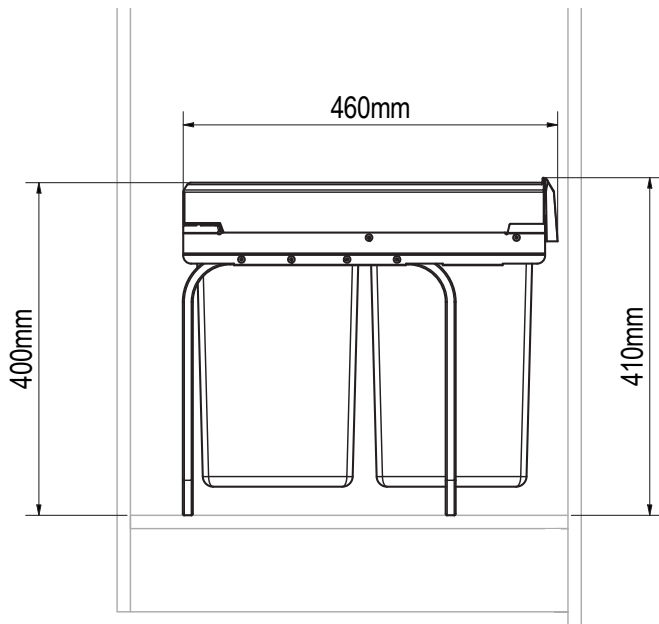

GROHE BLUE - WASTE SYSTEM 30cm / 2x 15L

DESIGN + ENGINEERING

GROHE GERMANY

99.1424.031/ ÄM 245912/06.19

www.grohe.com

Pure Freude
an Wasser

GROHE

1

X	110mm
L	135mm