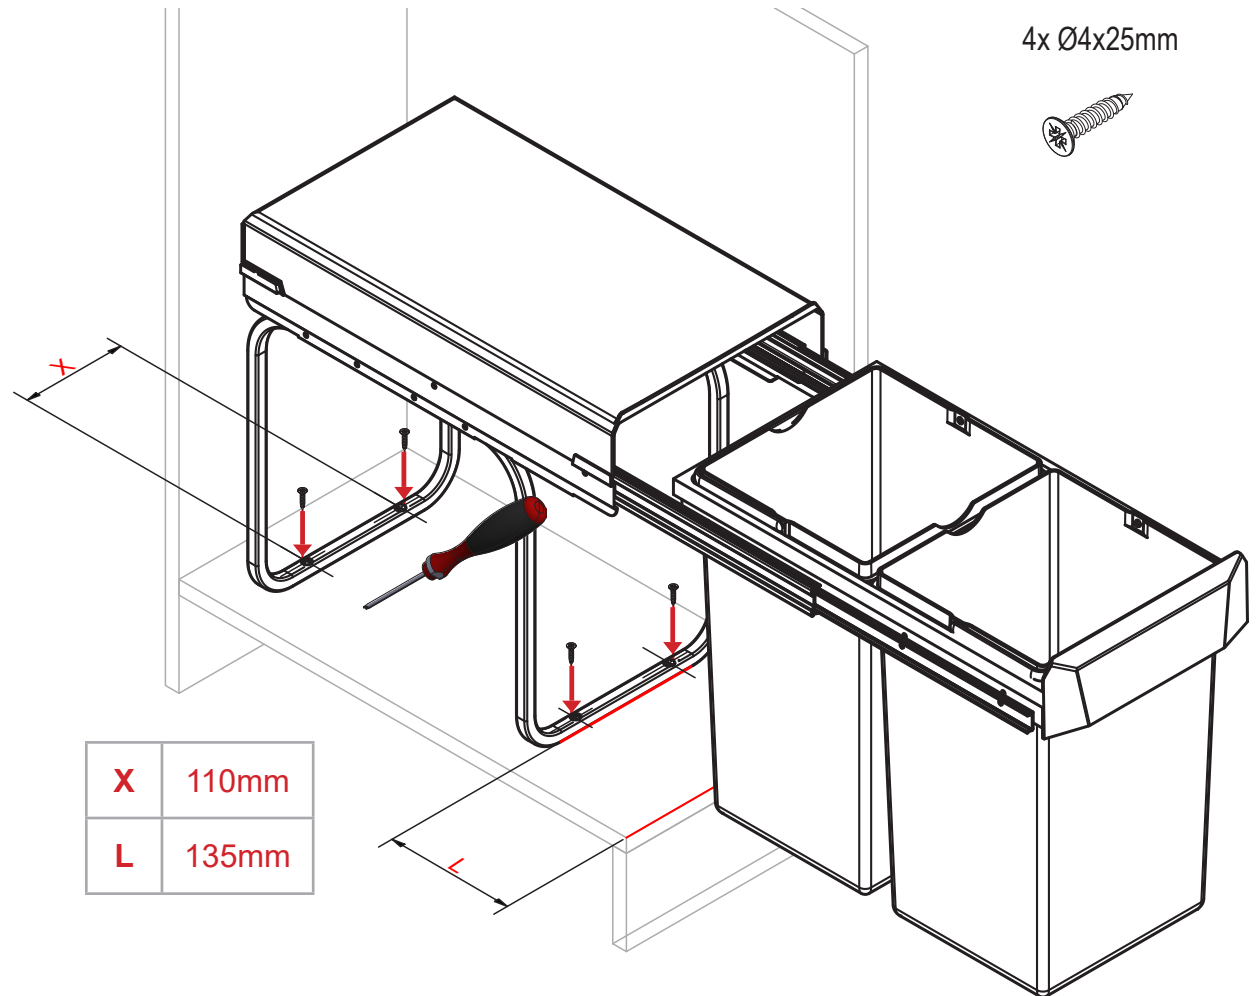

GROHE BLUE - WASTE SYSTEM 30cm / 2x 15L

DESIGN + ENGINEERING

GROHE GERMANY

99.1424.031/ ÄM 245912/06.19

www.grohe.com

Pure Freude
an Wasser

GROHE

1

X	110mm
L	135mm