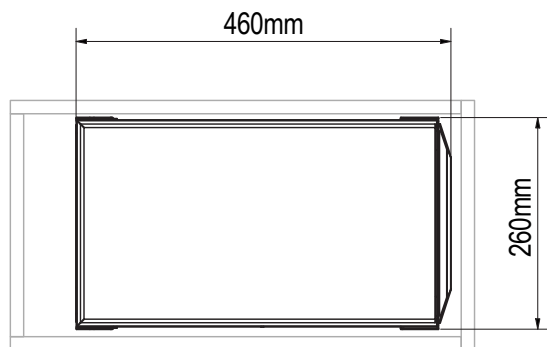

GROHE BLUE - WASTE SYSTEM 30cm / 2x 15L

DESIGN + ENGINEERING

GROHE GERMANY

99.1424.031/ ÄM 245912/06.19

www.grohe.com

Pure Freude
an Wasser

GROHE

1

X	110mm
L	135mm