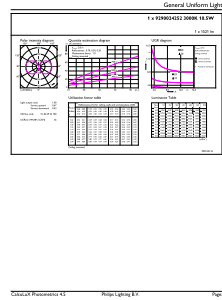

Maatschets

Product	D	C
CorePro LEDBulbND10.5-100W E27A60 830FRG	60 mm	104 mm

CorePro LEDbulb - Glas

Fotometrische gegevens

Light Distribution Diagram - CorePro LEDBulbND10.5-100W E27A60 830FRG

General uniform lighting - CorePro LEDBulbND10.5-100W E27A60 830FRG