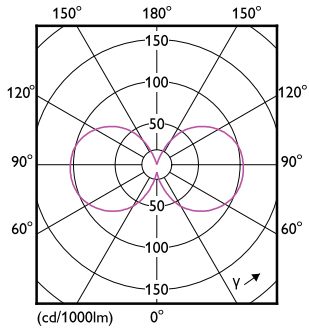

Maatschets

Product	D	C
CorePro LEDBulbND10.5-100W E27A60 830FRG	60 mm	104 mm

CorePro LEDbulb - Glas

Fotometrische gegevens

Light Distribution Diagram - CorePro LEDBulbND10.5-100W E27A60 830FRG

General uniform lighting - CorePro LEDBulbND10.5-100W E27A60 830FRG