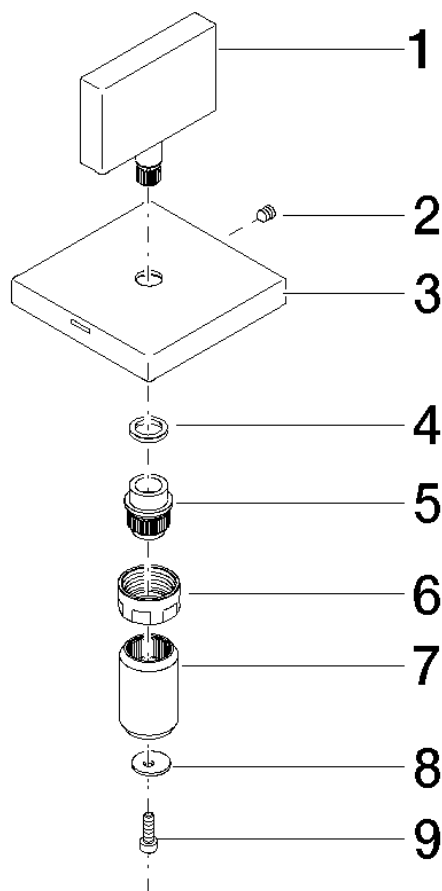

Handle for side valve Cold 60 x 75 x 60 mm - Brushed Light Gold (PVD)

SPARE PARTS

90 20 78 002 04 Product version from 11/23/2020

	Brushed Light Gold (PVD)	90 20 78 002 04-27
	Chrome	90 20 78 002 04-00
	Brushed Platinum	90 20 78 002 04-06
	Platinum	90 20 78 002 04-08
	Dark Chrome	90 20 78 002 04-19
	Brushed Durabronze (23kt Gold)	90 20 78 002 04-28
	Brushed Gold (PVD)	90 20 78 002 04-37
	Brushed Dark Brass (PVD)	90 20 78 002 04-39
	Brushed Bronze (PVD)	90 20 78 002 04-42
	Brushed Champagne (22kt Gold)	90 20 78 002 04-46
	Champagne (22kt Gold)	90 20 78 002 04-47
	Cyprus	90 20 78 002 04-49
	Brushed Dark Platinum	90 20 78 002 04-99

Handle for side valve Cold 60 x 75 x 60 mm - Brushed Light Gold (PVD)

SPARE PARTS

90 20 78 002 04 Product version from 11/23/2020

Handle for side valve Cold 60 x 75 x 60 mm - Brushed Light Gold (PVD)

SPARE PARTS

90 20 78 002 04 Product version from 11/23/2020

90 20 78 002 04 Product version from 11/23/2020

Parts for other finishes can be found here: [Chrome](#)

Spare parts list

No.	Item Number	Name	Quantity used	Delivery time
6	09 23 30 074 90	Mounting Nut M16 x 1 -	1.00	14
4	09 14 03 187 90	Ring -	1.00	14
2	90 31 11 007 00 90	Mounting Threaded pin with hexagon socket M4 x 6 mm -	1.00	14
9	09 30 30 167 90	Mounting Cylinder head screw with hexagon socket M3 x 10 mm -	1.00	14
8	09 30 11 193 90	Disc with tothing Ø 12 x 1 mm -	1.00	14
1	09 20 78 007-27	Handle 50 x 50 x 10 mm - Brushed Light Gold (PVD)	1.00	40
3	09 27 78 045-27	Rosette for handle Cold 60 x 60 x 9 mm - Brushed Light Gold (PVD)	1.00	40
7	09 12 12 058 90	Sleeve Ø 18 x 29 mm -	1.00	14
5	09 12 12 057 90	Fixing cap white Ø 15 x 17 mm -	1.00	14