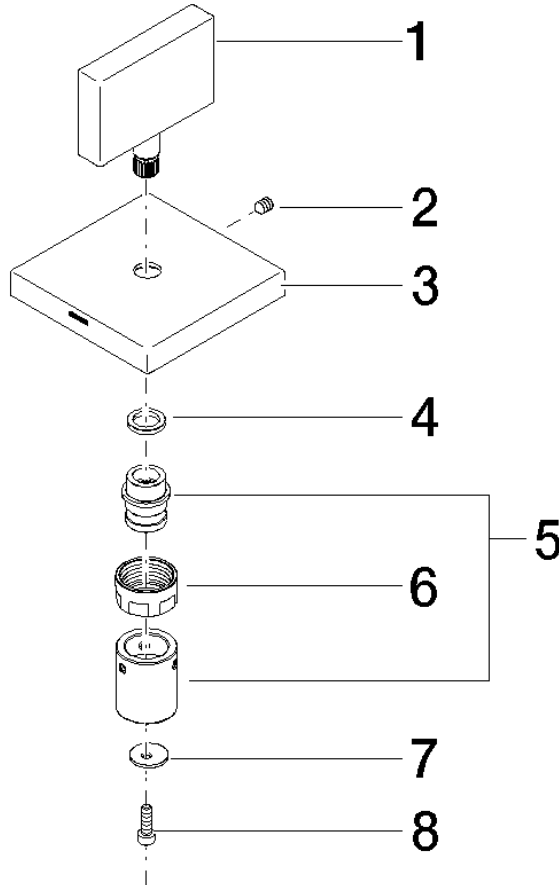

Handle for wall valve Hot 60 x 75 x 60 mm - Brushed Light Gold (PVD)

SPARE PARTS

90 20 78 002 07 Product version from 7/1/2022

	Brushed Light Gold (PVD)	90 20 78 002 07-27
	Chrome	90 20 78 002 07-00
	Brushed Platinum	90 20 78 002 07-06
	Platinum	90 20 78 002 07-08
	Dark Chrome	90 20 78 002 07-19
	Brushed Durabronze (23kt Gold)	90 20 78 002 07-28
	Brushed Dark Brass (PVD)	90 20 78 002 07-39
	Brushed Bronze (PVD)	90 20 78 002 07-42
	Brushed Champagne (22kt Gold)	90 20 78 002 07-46
	Champagne (22kt Gold)	90 20 78 002 07-47
	Cyprus	90 20 78 002 07-49
	Brushed Dark Platinum	90 20 78 002 07-99

Handle for wall valve Hot 60 x 75 x 60 mm - Brushed Light Gold (PVD)

SPARE PARTS

90 20 78 002 07 Product version from 7/1/2022

Handle for wall valve Hot 60 x 75 x 60 mm - Brushed Light Gold (PVD)

SPARE PARTS

90 20 78 002 07 Product version from 7/1/2022

90 20 78 002 07 Product version from 7/1/2022

Parts for other finishes can be found here: [Chrome](#)

Spare parts list

No.	Item Number	Name	Quantity used	Delivery time
2	90 31 11 007 00 90	Mounting Threaded pin with hexagon socket M4 x 6 mm -	1.00	14
7	09 30 11 193 90	Disc with tothing Ø 12 x 1 mm -	1.00	14
8	09 30 30 167 90	Mounting Cylinder head screw with hexagon socket M3 x 10 mm -	1.00	14
4	09 14 03 187 90	Ring -	1.00	14
5	90 12 12 223 00 90	Fixing cap with sleeve -	1.00	14
1	09 20 78 007-27	Handle 50 x 50 x 10 mm - Brushed Light Gold (PVD)	1.00	40
6	09 23 30 074 90	Mounting Nut M16 x 1 -	1.00	14
3	09 27 78 046-27	Rosette for handle Hot 60 x 60 x 9 mm - Brushed Light Gold (PVD)	1.00	82