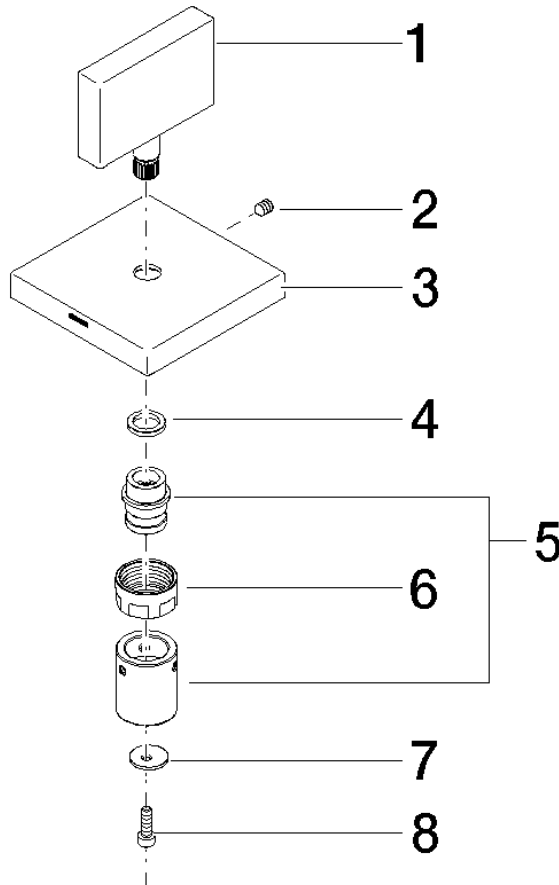

Handle for wall valve Hot 60 x 75 x 60 mm - Brushed Dark Brass (PVD)

SPARE PARTS

90 20 78 002 07 Product version from 7/1/2022

	Brushed Dark Brass (PVD)	90 20 78 002 07-39
	Chrome	90 20 78 002 07-00
	Brushed Platinum	90 20 78 002 07-06
	Platinum	90 20 78 002 07-08
	Dark Chrome	90 20 78 002 07-19
	Brushed Light Gold (PVD)	90 20 78 002 07-27
	Brushed Durabronze (23kt Gold)	90 20 78 002 07-28
	Brushed Bronze (PVD)	90 20 78 002 07-42
	Brushed Champagne (22kt Gold)	90 20 78 002 07-46
	Champagne (22kt Gold)	90 20 78 002 07-47
	Cyprus	90 20 78 002 07-49
	Brushed Dark Platinum	90 20 78 002 07-99

Handle for wall valve Hot 60 x 75 x 60 mm - Brushed Dark Brass (PVD)

SPARE PARTS

90 20 78 002 07 Product version from 7/1/2022

Handle for wall valve Hot 60 x 75 x 60 mm - Brushed Dark Brass (PVD)

SPARE PARTS

90 20 78 002 07 Product version from 7/1/2022

90 20 78 002 07 Product version from 7/1/2022

Parts for other finishes can be found here: [Chrome](#)

Spare parts list

No.	Item Number	Name	Quantity used	Delivery time
7	09 30 11 193 90	Disc with tothing Ø 12 x 1 mm -	1.00	14
2	90 31 11 007 00 90	Mounting Threaded pin with hexagon socket M4 x 6 mm	1.00	14
4	09 14 03 187 90	Ring -	1.00	14
1	09 20 78 007-39	Handle 50 x 50 x 10 mm - Brushed Dark Brass (PVD)	1.00	40
3	09 27 78 046-39	Rosette for handle Hot 60 x 60 x 9 mm - Brushed Dark Brass (PVD)	1.00	82
6	09 23 30 074 90	Mounting Nut M16 x 1 -	1.00	14
5	90 12 12 223 00 90	Fixing cap with sleeve -	1.00	14
8	09 30 30 167 90	Mounting Cylinder head screw with hexagon socket M3 x 10 mm -	1.00	14