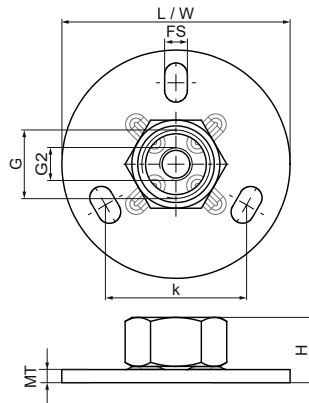

## Walraven Wall Plate

(K1507)

fixing to ceiling or floor

### Features & benefits

- fixings to ceiling or floor (only tension loads recommended)
- with 3 slots to simplify fixing
- with resistance welded connection nut
- material: steel
- zinc plated

Product Number	Connection Thread	Connection Thread 2	Total Length	Total Width	Total Height	Material Thickness	Fixing Slot	Heart To Heart Distance	Maximum Allowed Load Faz
Reference letter	G	G2	L	W	H	MT	FS	k	Fa,z
Unit description			mm	mm	mm	mm	mm	mm	N
6709021	G1/2"	M10	70	70	20	4.00	12x7	43.3	2,500