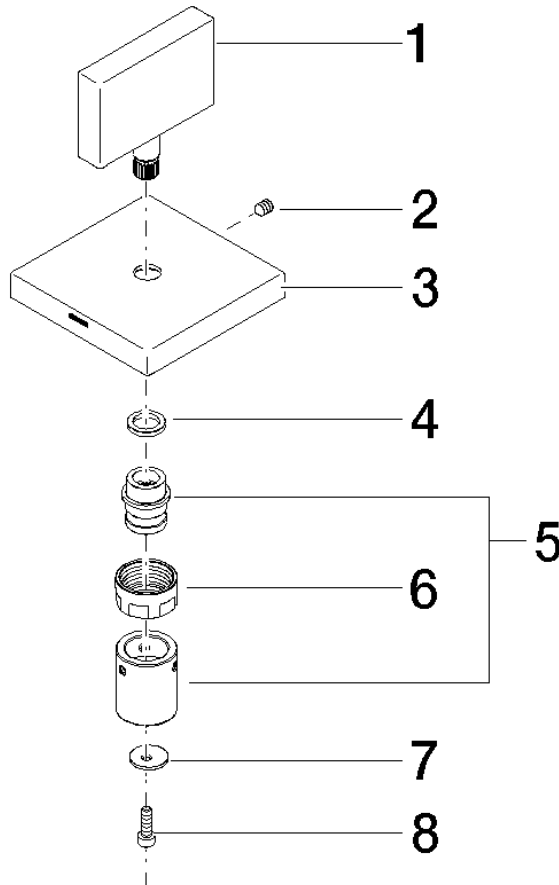

90 20 78 002 07 Product version from 7/1/2022

	Brushed Bronze (PVD)	90 20 78 002 07-42
	Chrome	90 20 78 002 07-00
	Brushed Platinum	90 20 78 002 07-06
	Platinum	90 20 78 002 07-08
	Dark Chrome	90 20 78 002 07-19
	Brushed Light Gold (PVD)	90 20 78 002 07-27
	Brushed Durabronze (23kt Gold)	90 20 78 002 07-28
	Brushed Dark Brass (PVD)	90 20 78 002 07-39
	Brushed Champagne (22kt Gold)	90 20 78 002 07-46
	Champagne (22kt Gold)	90 20 78 002 07-47
	Cyprus	90 20 78 002 07-49
	Brushed Dark Platinum	90 20 78 002 07-99

Handle for wall valve Hot 60 x 75 x 60 mm - Brushed Bronze (PVD)

SPARE PARTS

90 20 78 002 07 Product version from 7/1/2022

Handle for wall valve Hot 60 x 75 x 60 mm - Brushed Bronze (PVD)

SPARE PARTS

90 20 78 002 07 Product version from 7/1/2022

90 20 78 002 07 Product version from 7/1/2022

Parts for other finishes can be found here: [Chrome](#)

Spare parts list

No.	Item Number	Name	Quantity used	Delivery time
8	09 30 30 167 90	Mounting Cylinder head screw with hexagon socket M3 x 10 mm -	1.00	14
7	09 30 11 193 90	Disc with tothing Ø 12 x 1 mm -	1.00	14
1	09 20 78 007-42	Handle 50 x 50 x 10 mm - Brushed Bronze (PVD)	1.00	40
6	09 23 30 074 90	Mounting Nut M16 x 1 -	1.00	14
5	90 12 12 223 00 90	Fixing cap with sleeve -	1.00	14
2	90 31 11 007 00 90	Mounting Threaded pin with hexagon socket M4 x 6 mm -	1.00	14
3	09 27 78 046-42	Rosette for handle Hot 60 x 60 x 9 mm - Brushed Bronze (PVD)	1.00	82
4	09 14 03 187 90	Ring -	1.00	14