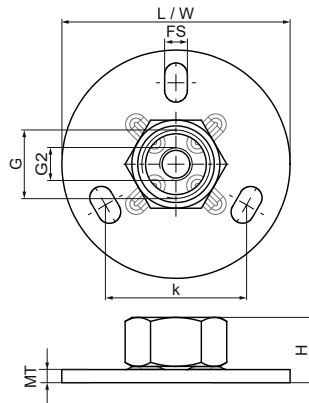

Walraven Wall Plate

(K1507)

fixing to ceiling or floor

Features & benefits

- fixings to ceiling or floor (only tension loads recommended)
- with 3 slots to simplify fixing
- with resistance welded connection nut
- material: steel
- zinc plated

Product Number	VVS Number	Connection Thread	Connection Thread 2	Total Length	Total Width	Total Height	Material Thickness	Fixing Slot	Heart To Heart Distance	Maximum Allowed Load Faz
<i>Reference letter</i>		G	G2	L	W	H	MT	FS	k	F _{0,z}
<i>Unit description</i>				mm	mm	mm	mm	mm	mm	N
6709021	018045546	G½"	M10	70	70	20	4.00	12x7	43.3	2,500