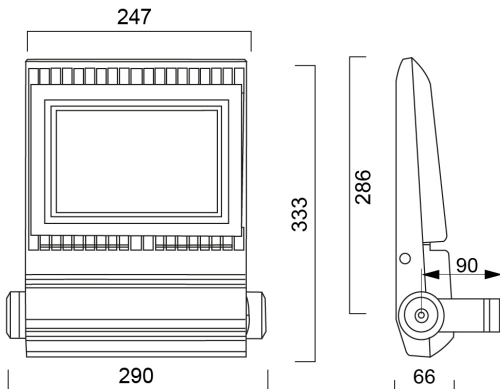

Sylveo LED 8000LM RASYM 4K

Item No: 0049108

SYLVANIA

Exterior LED Floodlight, comes complete with a 1000mm cable and adjustable bracket, aluminium housing, clear glass diffuser, IP66, IK08, Class I, 4000K, Non-dimming, 8787lm, 82W, 107lm/W, 2400mA, CRI70, 52°x117° beam angle, 50000hrs, (LxWxD) 66x290x333mm

Technical Assets

Dimensions (mm)

Photometrics

Sylveo LED 8000LM RASYM 4K

Item No: 0049108

SYLVANIA

General data

Product name	Sylveo LED 8000LM RASYM 4K
Technology	LED
Housing	Aluminium
Mount	Wall surface mounted
Fixture rating	Enclosed
Environment	Internal/External
General application	Logistics & Industry
Operating temperature range (°C)	-40°C...+45°C
Performance ambient temperature Tq (°C)	25
ETIM Class	EC001744
E-number FI	4579166
E-number SE	7763475
Warranty	5 years

Optical data

Useful luminous flux (Φuse)	8787
Fixture luminous flux (lm)	8787
Luminaire efficacy (lm/W)	107
LOR (%)	100
Correlated colour temperature (k)	4000
Light colour	Neutral White
CRI (Ra)	70
Colour Variation Initial (SDCM)	SDCM6
Adjustable chromaticity	N
Beam Angle (°)	52 x 117
Glare control	< 18
Photobiological Risk Group	RG1

Packaging

Product EAN number	5410288491080
Packaging single length / height (cm)	31.8
Packaging single width (cm)	13.2
Packaging single depth (cm)	41.4
DUN14 (inner)	15410288491087
Units per outer package	2
Packaging outer length / height (cm)	33.3
Packaging outer width (cm)	28.5
Packaging outer depth (cm)	43.2