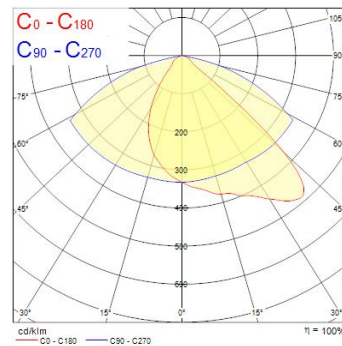

Photometrics