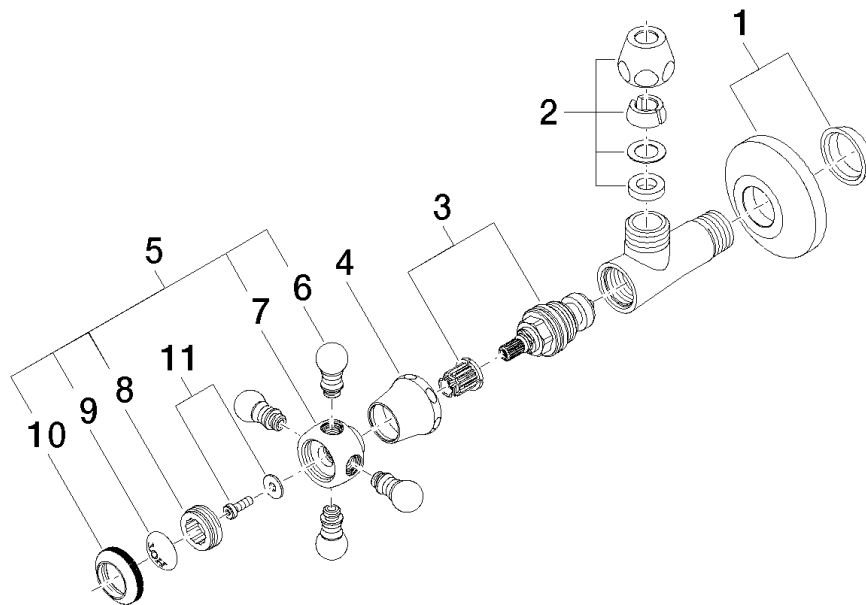

22 900 361 Product version up to 5/1/2024

- rosette Ø 60 mm
- porcelain insert HOT

	Brushed Platinum	22 900 361-06
	Chrome	22 900 361-00
	Platinum	22 900 361-08
	Durabrand (23kt Gold)	22 900 361-09
	Brushed Durabrand (23kt Gold)	22 900 361-28
	Brushed Gold (PVD)	22 900 361-37
	Brushed Dark Brass (PVD)	22 900 361-39
	Brushed Bronze (PVD)	22 900 361-42
	Brushed Dark Bronze (PVD)	22 900 361-43
	Brushed Dark Platinum	22 900 361-99

22 900 361 Product version up to 5/1/2024

mm [inches]

Flow rate chart

22 900 361 Product version up to 5/1/2024

Parts for other finishes can be found here: [Chrome](#)

Spare parts list

No.	Item Number	Name	Quantity used	Delivery time
4	09 21 02 055-06	Cover 24 x 29 x 30 mm - Brushed Platinum	1.00	20
8	09 20 83 006 90	Handle Ø 21 x 7,5 mm -	1.00	14
5	04 20 36 002 07-06	Handle Hot - Brushed Platinum	1.00	20
7	09 20 36 002-06	Handle Ø 29,5 x 30 mm - Brushed Platinum	1.00	20
2	90 23 30 040 00-06	Union piece - Brushed Platinum	1.00	20
6	09 20 36 004-06	Handle 15 x 15 x 28 mm - Brushed Platinum	4.00	20
9	09 26 01 011 90	Cover Porcelain insert plate HOT -	1.00	14
1	04 27 01 003 00-06	Rosette Ø 60 x 15 mm - Brushed Platinum	1.00	20
3	90 90 03 023 01 90	Head part Grease chamber 1/2" -	1.00	14
11	04 30 30 029 00 90	Mounting theft-proof -	1.00	14
10	09 20 36 005-06	Handle Ø 28 x 7 mm - Brushed Platinum	1.00	20