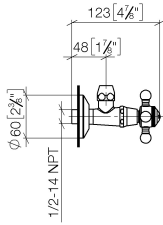

22 900 361 Product version up to 5/1/2024

- rosette Ø 60 mm
- porcelain insert HOT

	Brushed Platinum	22 900 361-06
	Chrome	22 900 361-00
	Platinum	22 900 361-08
	Durabrand (23kt Gold)	22 900 361-09
	Brushed Durabrand (23kt Gold)	22 900 361-28
	Brushed Gold (PVD)	22 900 361-37
	Brushed Dark Brass (PVD)	22 900 361-39
	Brushed Bronze (PVD)	22 900 361-42
	Brushed Dark Bronze (PVD)	22 900 361-43
	Brushed Dark Platinum	22 900 361-99

22 900 361 Product version up to 5/1/2024

mm [inches]

Flow rate chart

22 900 361 Product version up to 5/1/2024

Parts for other finishes can be found here: [Chrome](#)

Spare parts list

No.	Item Number	Name	Quantity used	Delivery time
4	09 21 02 055-06	Cover 24 x 29 x 30 mm - Brushed Platinum	1.00	20
8	09 20 83 006 90	Handle Ø 21 x 7,5 mm -	1.00	14
5	04 20 36 002 07-06	Handle Hot - Brushed Platinum	1.00	20
7	09 20 36 002-06	Handle Ø 29,5 x 30 mm - Brushed Platinum	1.00	20
2	90 23 30 040 00-06	Union piece - Brushed Platinum	1.00	20
6	09 20 36 004-06	Handle 15 x 15 x 28 mm - Brushed Platinum	4.00	20
9	09 26 01 011 90	Cover Porcelain insert plate HOT -	1.00	14
1	04 27 01 003 00-06	Rosette Ø 60 x 15 mm - Brushed Platinum	1.00	20
3	90 90 03 023 01 90	Head part Grease chamber 1/2" -	1.00	14
11	04 30 30 029 00 90	Mounting theft-proof -	1.00	14
10	09 20 36 005-06	Handle Ø 28 x 7 mm - Brushed Platinum	1.00	20