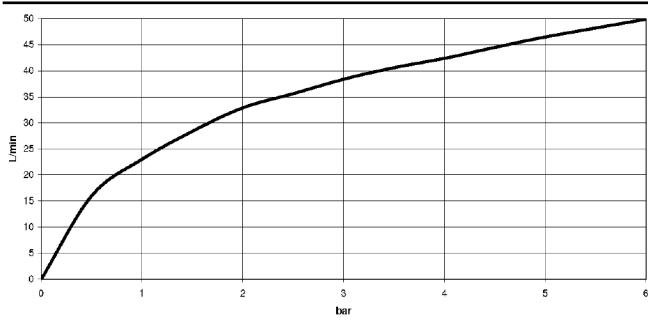

22 900 361 Product version up to 5/1/2024

- rosette Ø 60 mm
- porcelain insert HOT

	Brushed Platinum	22 900 361-06
	Chrome	22 900 361-00
	Platinum	22 900 361-08
	Durabrand (23kt Gold)	22 900 361-09
	Brushed Durabrand (23kt Gold)	22 900 361-28
	Brushed Gold (PVD)	22 900 361-37
	Brushed Dark Brass (PVD)	22 900 361-39
	Brushed Bronze (PVD)	22 900 361-42
	Brushed Dark Bronze (PVD)	22 900 361-43
	Brushed Dark Platinum	22 900 361-99

22 900 361 Product version up to 5/1/2024

mm [inches]

Flow rate chart

22 900 361 Product version up to 5/1/2024

Parts for other finishes can be found here: [Chrome](#)

Spare parts list

No.	Item Number	Name	Quantity used	Delivery time
4	09 21 02 055-06	Cover 24 x 29 x 30 mm - Brushed Platinum	1.00	20
8	09 20 83 006 90	Handle Ø 21 x 7,5 mm -	1.00	14
5	04 20 36 002 07-06	Handle Hot - Brushed Platinum	1.00	20
7	09 20 36 002-06	Handle Ø 29,5 x 30 mm - Brushed Platinum	1.00	20
2	90 23 30 040 00-06	Union piece - Brushed Platinum	1.00	20
6	09 20 36 004-06	Handle 15 x 15 x 28 mm - Brushed Platinum	4.00	20
9	09 26 01 011 90	Cover Porcelain insert plate HOT -	1.00	14
1	04 27 01 003 00-06	Rosette Ø 60 x 15 mm - Brushed Platinum	1.00	20
3	90 90 03 023 01 90	Head part Grease chamber 1/2" -	1.00	14
11	04 30 30 029 00 90	Mounting theft-proof -	1.00	14
10	09 20 36 005-06	Handle Ø 28 x 7 mm - Brushed Platinum	1.00	20