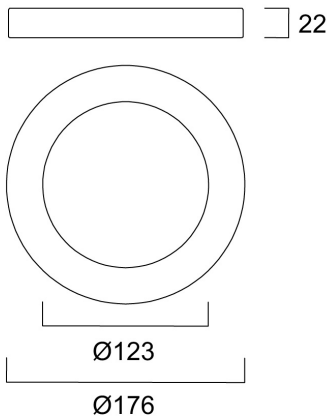

Features

- Brushed Chrome bezel as an optional accessory for START Downlight 5in1 . Can be attached to the product in a few seconds with the help of the twist and lock mechanism

Product Overview

Product name	BRUSHED CHROME BEZEL 176
Technology	LED
E-number FI	4278435
Product EAN number	5410288531533
Warranty	3 years

Technical drawings

Data table