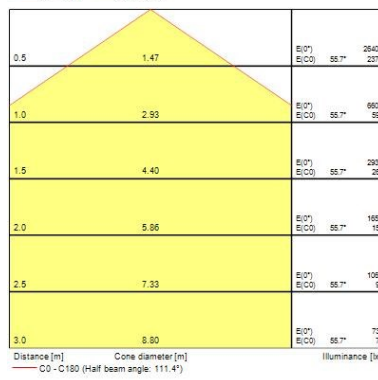

Start Downlight 5in1 65-185 PIR

START Downlight 5in1 65-185 1800LM PIR
0053152

Optical data

Fixture luminous flux (lm)	1800
Luminaire efficacy (lm/W)	100
Correlated colour temperature range (K)	3000 - 6500
Light colour	N/A
CRI (Ra)	80
Colour Variation Initial (SDCM)	SDCM6
Photobiological Risk Group	RG0

Electrical data

Total power consumption (W)	18
Primary Supply/Product voltage - min (V)	220
Lamp power factor	0.7
Electrical protection	Class II
Control gear type	LED driver constant current
Drive current (mA)	170
Glow Wire Test (°C)	650
Energy Efficiency Class (A->G) of contained light source	E
Nominal Frequency (Hz)	50/60Hz
Connectable conductor cross section - Min (mm²)	0.75
Connectable conductor cross section - Max (mm²)	1.5

Lifetime data

Lifespan L70 B50	55000
Lifespan L80 B10	30000

Physical data

Housing colour	RAL 9003 - Signal white
IP rating	IP20
IK rating	IK05
Diffuser finish	Opal
Diffuser material	PC Polycarbonate
Nominal Product Diameter (mm)	227
Weight (kg)	0.473

Packaging

Single packaging type	Carton
Product EAN number	5410288531526
Packaging single width (cm)	4.3
Packaging single depth (cm)	23.7
DUN14 (outer)	15410288531523
Packaging outer length / height (cm)	50.9

Safety data

Optimal operating condition (°C)	-20-40

Start Downlight 5in1 65-185 PIR

START Downlight 5in1 65-185 1800LM PIR
0053152

PHOTOMETRY

TECHNICAL DRAWINGS