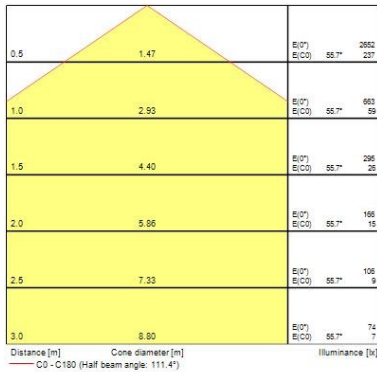

Start Downlight 5in1 65-185 PIR

START Downlight 5in1 65-185 1800LM PIR
0053152

Optical data

Fixture luminous flux (lm)	1800
Luminaire efficacy (lm/W)	100
Correlated colour temperature range (K)	3000 - 6500
Light colour	N/A
CRI (Ra)	80
Colour Variation Initial (SDCM)	SDCM6
Photobiological Risk Group	RG0

Electrical data

Total power consumption (W)	18
Primary Supply/Product voltage - min (V)	220
Lamp power factor	0.7
Electrical protection	Class II
Control gear type	LED driver constant current
Drive current (mA)	170
Glow Wire Test (°C)	650
Energy Efficiency Class (A->G) of contained light source	E
Nominal Frequency (Hz)	50/60Hz
Connectable conductor cross section - Min (mm²)	0.75
Connectable conductor cross section - Max (mm²)	1.5

Lifetime data

Lifespan L70 B50	55000
Lifespan L80 B10	30000

Physical data

Housing colour	RAL 9003 - Signal white
IP rating	IP20
IK rating	IK05
Diffuser finish	Opal
Diffuser material	PC Polycarbonate
Nominal Product Diameter (mm)	227
Weight (kg)	0.473

Packaging

Single packaging type	Carton
Product EAN number	5410288531526
Packaging single width (cm)	4.3
Packaging single depth (cm)	23.7
DUN14 (outer)	15410288531523
Packaging outer length / height (cm)	50.9

Safety data

Optimal operating condition (°C)	-20-40

Start Downlight 5in1 65-185 PIR

START Downlight 5in1 65-185 1800LM PIR
0053152

PHOTOMETRY

TECHNICAL DRAWINGS