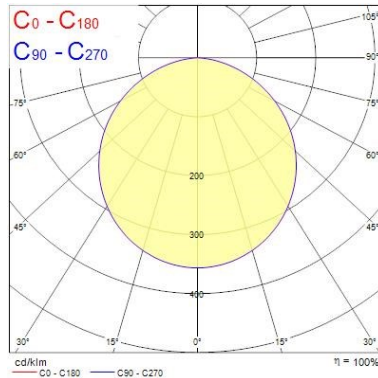

Start Downlight 5in1 65-185 PIR

START Downlight 5in1 65-185 1800LM PIR
0053152

Optical data

Fixture luminous flux (lm)	1800
Luminaire efficacy (lm/W)	100
Correlated colour temperature range (K)	3000 - 6500
Light colour	N/A
CRI (Ra)	80
Colour Variation Initial (SDCM)	SDCM6
Photobiological Risk Group	RG0

Electrical data

Total power consumption (W)	18
Primary Supply/Product voltage - min (V)	220
Lamp power factor	0.7
Electrical protection	Class II
Control gear type	LED driver constant current
Drive current (mA)	170
Glow Wire Test (°C)	650
Energy Efficiency Class (A->G) of contained light source	E
Nominal Frequency (Hz)	50/60Hz
Connectable conductor cross section - Min (mm²)	0.75
Connectable conductor cross section - Max (mm²)	1.5

Lifetime data

Lifespan L70 B50	55000
Lifespan L80 B10	30000

Physical data

Housing colour	RAL 9003 - Signal white
IP rating	IP20
IK rating	IK05
Diffuser finish	Opal
Diffuser material	PC Polycarbonate
Nominal Product Diameter (mm)	227
Weight (kg)	0.473

Packaging

Single packaging type	Carton
Product EAN number	5410288531526
Packaging single width (cm)	4.3
Packaging single depth (cm)	23.7
DUN14 (outer)	15410288531523
Packaging outer length / height (cm)	50.9

Safety data

Optimal operating condition (°C)	-20-40

Start Downlight 5in1 65-185 PIR

START Downlight 5in1 65-185 1800LM PIR
0053152

PHOTOMETRY

TECHNICAL DRAWINGS