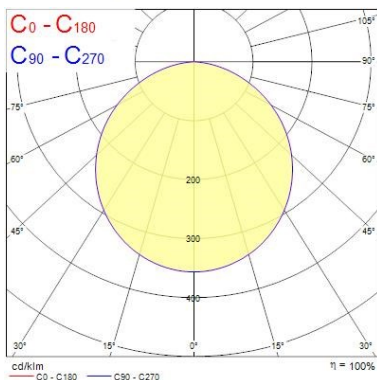

Start Downlight 5in1 65-185 PIR

START Downlight 5in1 65-185 1800LM PIR
0053152

Optical data

Fixture luminous flux (lm)	1800
Luminaire efficacy (lm/W)	100
Correlated colour temperature range (K)	3000 - 6500
Light colour	N/A
CRI (Ra)	80
Colour Variation Initial (SDCM)	SDCM6
Photobiological Risk Group	RG0

Electrical data

Total power consumption (W)	18
Primary Supply/Product voltage - min (V)	220
Lamp power factor	0.7
Electrical protection	Class II
Control gear type	LED driver constant current
Drive current (mA)	170
Glow Wire Test (°C)	650
Energy Efficiency Class (A->G) of contained light source	E
Nominal Frequency (Hz)	50/60Hz
Connectable conductor cross section - Min (mm²)	0.75
Connectable conductor cross section - Max (mm²)	1.5

Lifetime data

Lifespan L70 B50	55000
Lifespan L80 B10	30000

Physical data

Housing colour	RAL 9003 - Signal white
IP rating	IP20
IK rating	IK05
Diffuser finish	Opal
Diffuser material	PC Polycarbonate
Nominal Product Diameter (mm)	227
Weight (kg)	0.473

Packaging

Single packaging type	Carton
Product EAN number	5410288531526
Packaging single width (cm)	4.3
Packaging single depth (cm)	23.7
DUN14 (outer)	15410288531523
Packaging outer length / height (cm)	50.9

Safety data

Optimal operating condition (°C)	-20-40

Start Downlight 5in1 65-185 PIR

START Downlight 5in1 65-185 1800LM PIR
0053152

PHOTOMETRY

TECHNICAL DRAWINGS