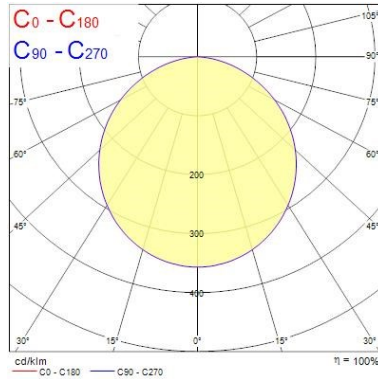

Start Downlight 5in1 65-185 PIR

START Downlight 5in1 65-185 1800LM PIR
0053152

Optical data

Fixture luminous flux (lm)	1800
Luminaire efficacy (lm/W)	100
Correlated colour temperature range (K)	3000 - 6500
Light colour	N/A
CRI (Ra)	80
Colour Variation Initial (SDCM)	SDCM6
Photobiological Risk Group	RG0

Electrical data

Total power consumption (W)	18
Primary Supply/Product voltage - min (V)	220
Lamp power factor	0.7
Electrical protection	Class II
Control gear type	LED driver constant current
Drive current (mA)	170
Glow Wire Test (°C)	650
Energy Efficiency Class (A->G) of contained light source	E
Nominal Frequency (Hz)	50/60Hz
Connectable conductor cross section - Min (mm²)	0.75
Connectable conductor cross section - Max (mm²)	1.5

Lifetime data

Lifespan L70 B50	55000
Lifespan L80 B10	30000

Physical data

Housing colour	RAL 9003 - Signal white
IP rating	IP20
IK rating	IK05
Diffuser finish	Opal
Diffuser material	PC Polycarbonate
Nominal Product Diameter (mm)	227
Weight (kg)	0.473

Packaging

Single packaging type	Carton
Product EAN number	5410288531526
Packaging single width (cm)	4.3
Packaging single depth (cm)	23.7
DUN14 (outer)	15410288531523
Packaging outer length / height (cm)	50.9

Safety data

Optimal operating condition (°C)	-20-40

Start Downlight 5in1 65-185 PIR

START Downlight 5in1 65-185 1800LM PIR
0053152

PHOTOMETRY

TECHNICAL DRAWINGS