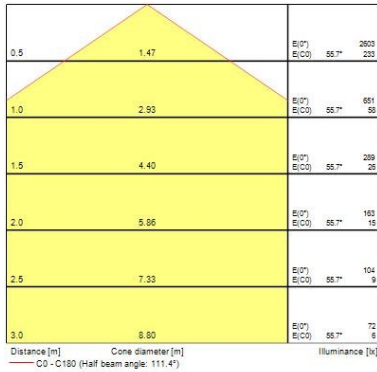

Start Downlight 5in1 65-185 PIR

START Downlight 5in1 65-185 1800LM PIR
0053152

Optical data

Fixture luminous flux (lm)	1800
Luminaire efficacy (lm/W)	100
Correlated colour temperature range (K)	3000 - 6500
Light colour	N/A
CRI (Ra)	80
Colour Variation Initial (SDCM)	SDCM6
Photobiological Risk Group	RG0

Electrical data

Total power consumption (W)	18
Primary Supply/Product voltage - min (V)	220
Lamp power factor	0.7
Electrical protection	Class II
Control gear type	LED driver constant current
Drive current (mA)	170
Glow Wire Test (°C)	650
Energy Efficiency Class (A->G) of contained light source	E
Nominal Frequency (Hz)	50/60Hz
Connectable conductor cross section - Min (mm²)	0.75
Connectable conductor cross section - Max (mm²)	1.5

Lifetime data

Lifespan L70 B50	55000
Lifespan L80 B10	30000

Physical data

Housing colour	RAL 9003 - Signal white
IP rating	IP20
IK rating	IK05
Diffuser finish	Opal
Diffuser material	PC Polycarbonate
Nominal Product Diameter (mm)	227
Weight (kg)	0.473

Packaging

Single packaging type	Carton
Product EAN number	5410288531526
Packaging single width (cm)	4.3
Packaging single depth (cm)	23.7
DUN14 (outer)	15410288531523
Packaging outer length / height (cm)	50.9

Safety data

Optimal operating condition (°C)	-20-40

Start Downlight 5in1 65-185 PIR

START Downlight 5in1 65-185 1800LM PIR
0053152

PHOTOMETRY

TECHNICAL DRAWINGS