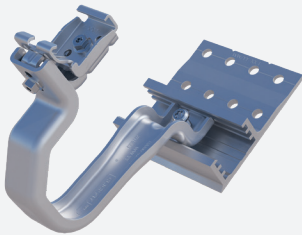

CLICKFIT EVO ROOF HOOK PRO

The new Roof hook PRO has been specially designed for extra strength. By screwing it securely on the rafter and leaving space between the tile and hook, it can withstand higher snow and wind loads.

- Securely attached to rafters with screws
- Horizontally and height adjustable
- Space between tile and hook
- Snow and wind load resistant
- Self-aligning click connection

1008041
ClickFit EVO Roof Hook Pro

1008083
ClickFit EVO Wood Screw - 8x100

Product information	
Sales price	€ 0,70
MOQ	1 box/100pcs
Qty Box	100
Qty Pallet	21600
Intrastat code	73181410
EAN12 code	8719925886492
NW kg	0,027
GW kg	0,027

Packaging information		
Unit	PCS	Box
Gross weight	0,027	2,698
Width (mm)	100	165
Dept (mm)	20	130
Height (mm)	20	104
LDM	0,001	0,009
Volume	0,000	0,002