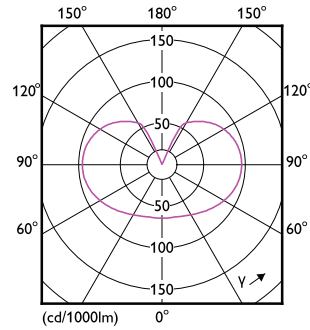

Light Distribution Diagram - CorePro LEDBulb10.5-100W E27 A60 840 FRG