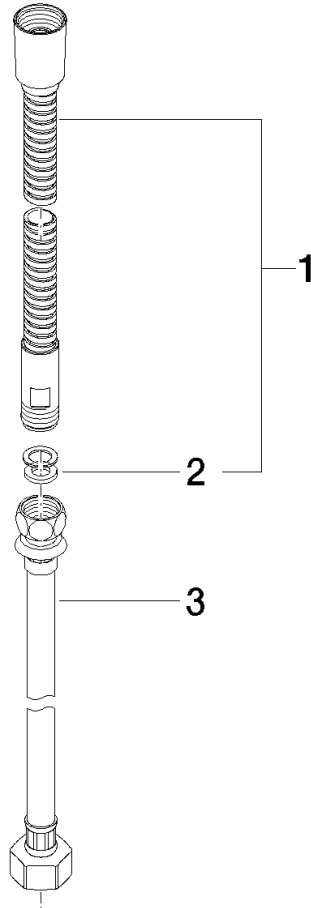

**Metal shower hose in two parts 1/2" x 3/8" x 2250 mm - Chrome**

**SERIES-VARIOUS**

28 323 970 Product version from 10/1/2023

	Chrome	28 323 970-00
	Brushed Platinum	28 323 970-06
	Platinum	28 323 970-08
	Durabronze (23kt Gold)	28 323 970-09
	Dark Chrome	28 323 970-19
	Light Gold (PVD)	28 323 970-26
	Brushed Light Gold (PVD)	28 323 970-27
	Brushed Durabronze (23kt Gold)	28 323 970-28
	Matte Black	28 323 970-33
	Brushed Gold (PVD)	28 323 970-37
	Brushed Dark Brass (PVD)	28 323 970-39
	Brushed Bronze (PVD)	28 323 970-42
	Brushed Dark Bronze (PVD)	28 323 970-43
	Brushed Champagne (22kt Gold)	28 323 970-46
	Champagne (22kt Gold)	28 323 970-47
	Brushed Chrome	28 323 970-93
	Brushed Dark Platinum	28 323 970-99

## Metal shower hose in two parts 1/2" x 3/8" x 2250 mm - Chrome

SERIES-VARIOUS

28 323 970 Product version from 10/1/2023

## Metal shower hose in two parts 1/2" x 3/8" x 2250 mm - Chrome

SERIES-VARIOUS

---

28 323 970 Product version from 10/1/2023

Spare parts list

No.	Item Number	Name	Quantity used	Delivery time
3	12 505 970 90	High pressure hose 1/2" x 3/8" x 500 mm -	1.00	14
2	90 14 20 026 00 90	Washer 14 x 8 x 2 mm Centellen WS 3820 -	1.00	14
1	28 322 970-00	Metal shower hose 1/2" x 3/8" x 1750 mm - Chrome	1.00	14