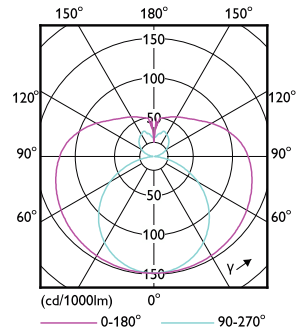

Light Distribution Diagram - CorePro LEDtube 600mm HO 8W 840 T8