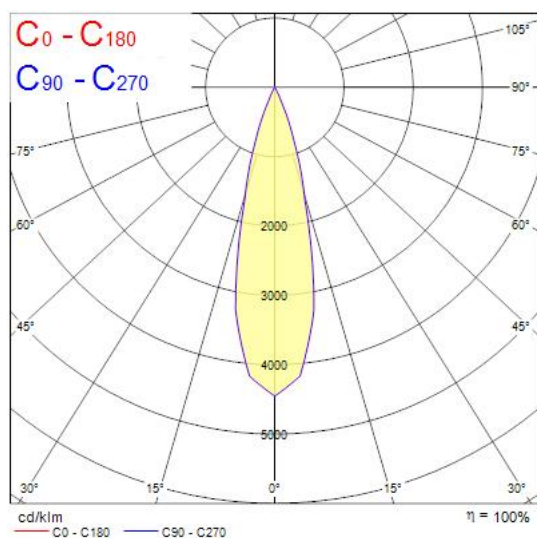

Concord

MYRIAD ADJ SQUARE BLACK 2700K DALI WHITE BZ 2058042

IP rating	IP20
IK rating	IK02
Product EAN number	5025768580422
Warranty	5 years

Photometry